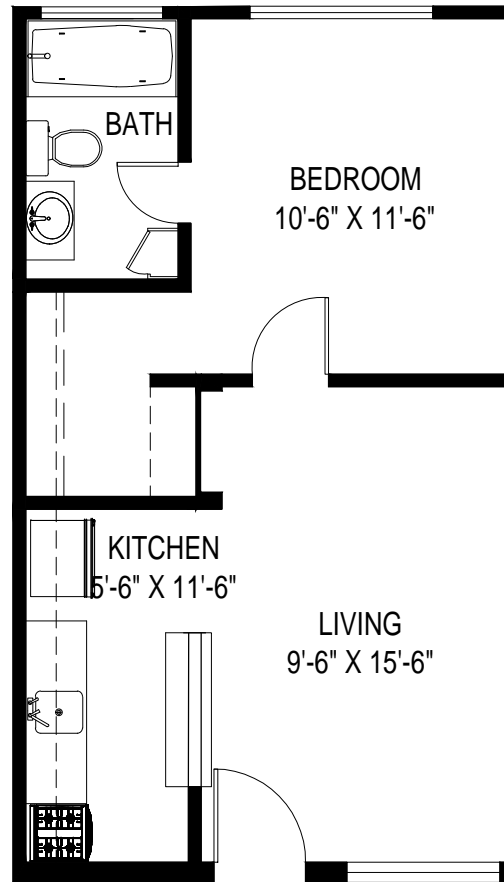

AMERICANA / II POMPEII APARTMENTS

3635 / 3655 W. ARTESIA BLVD. TORRANCE, CA 90504

LAYOUT B: 1 BED / 1 BATH

453 SF

AMERICANA / II POMPEII APARTMENTS

3635 / 3655 W. ARTESIA BLVD. TORRANCE, CA 90504

LAYOUT B: 1 BED / 1 BATH

453 SF

*ROOM SIZES ARE APPROXIMATE AND FOR REFERENCE ONLY
