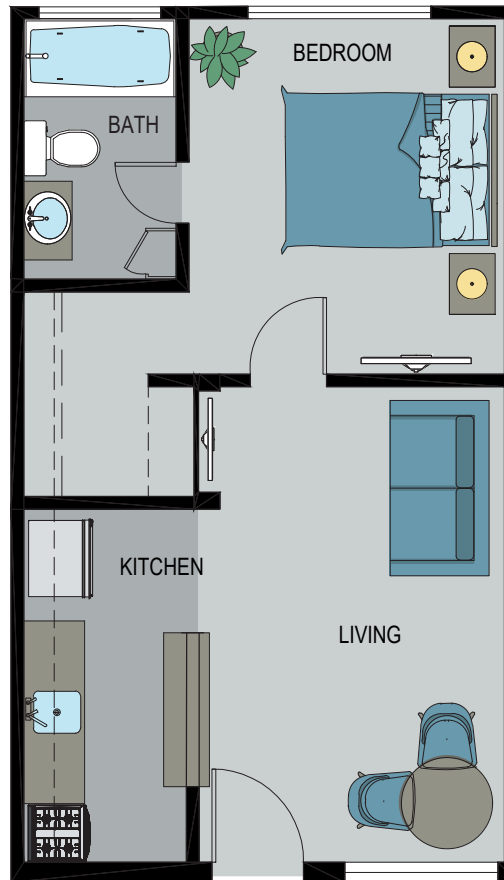

AMERICANA / II POMPEII APARTMENTS

3635 / 3655 W. ARTESIA BLVD. TORRANCE, CA 90504

LAYOUT B: 1 BED / 1 BATH

453 SF

AMERICANA / II POMPEII APARTMENTS

3635 / 3655 W. ARTESIA BLVD. TORRANCE, CA 90504

LAYOUT B: 1 BED / 1 BATH

453 SF

*ROOM SIZES ARE APPROXIMATE AND FOR REFERENCE ONLY
