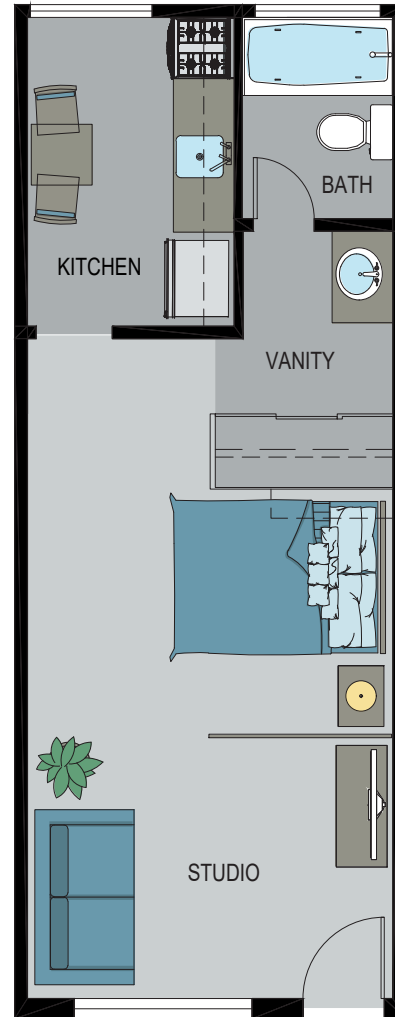

AMERICANA / II POMPEII APARTMENTS

3635 / 3655 W. ARTESIA BLVD. TORRANCE, CA 90504

LAYOUT C: STUDIO

403 SF

AMERICANA / II POMPEII APARTMENTS

3635 / 3655 W. ARTESIA BLVD. TORRANCE, CA 90504

LAYOUT C: STUDIO

403 SF

*ROOM SIZES ARE APPROXIMATE AND FOR REFERENCE ONLY
