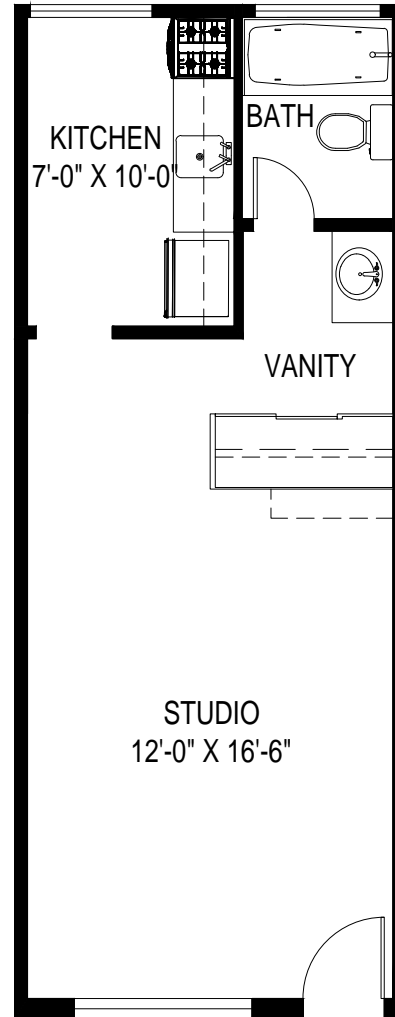

AMERICANA / II POMPEII APARTMENTS

3635 / 3655 W. ARTESIA BLVD. TORRANCE, CA 90504

LAYOUT C: STUDIO

403 SF

AMERICANA / II POMPEII APARTMENTS

3635 / 3655 W. ARTESIA BLVD. TORRANCE, CA 90504

LAYOUT C: STUDIO

403 SF

*ROOM SIZES ARE APPROXIMATE AND FOR REFERENCE ONLY
