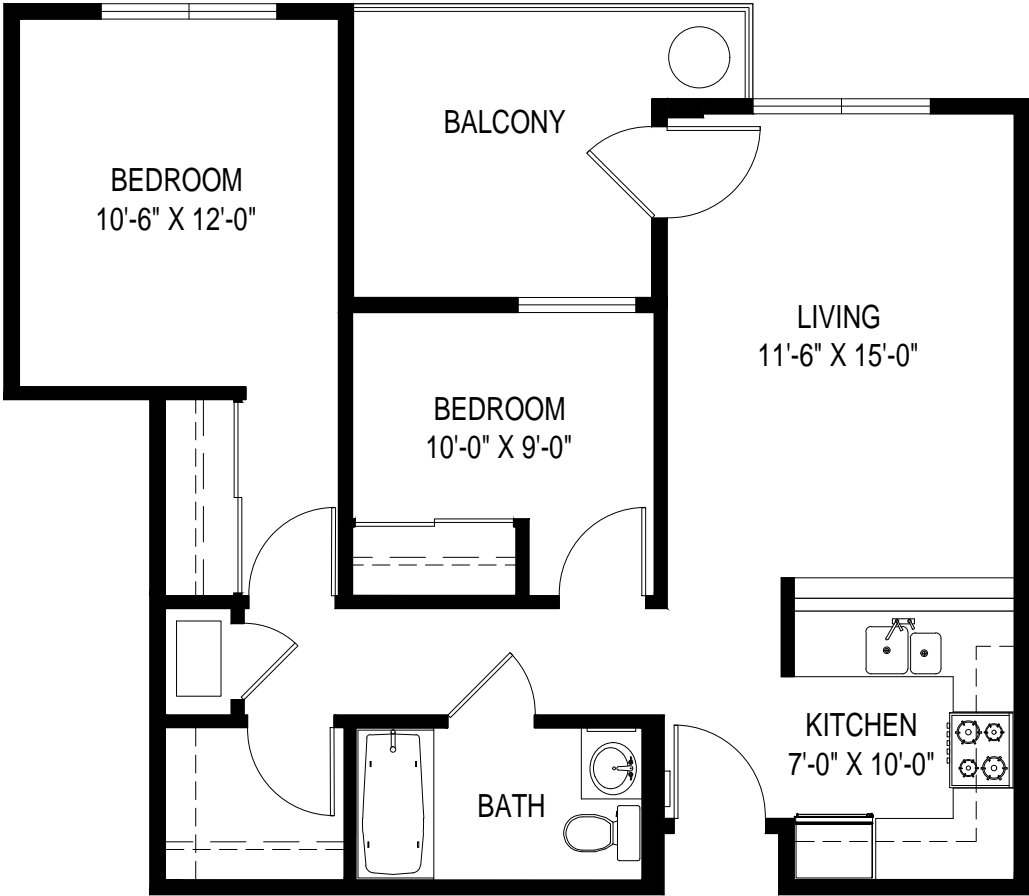


BELCOURT SENIOR APARTMENTS

12801 E. ROSECRANS AVE. NORWALK, CA 90650

LAYOUT A: 2 BED / 1 BATH

715 SF
(EXCLUDES BALCONY)

BELCOURT SENIOR APARTMENTS

12801 E. ROSECRANS AVE. NORWALK, CA 90650

LAYOUT A: 2 BED / 1 BATH

*ROOM SIZES ARE APPROXIMATE AND FOR REFERENCE ONLY

715 SF
(EXCLUDES BALCONY)
