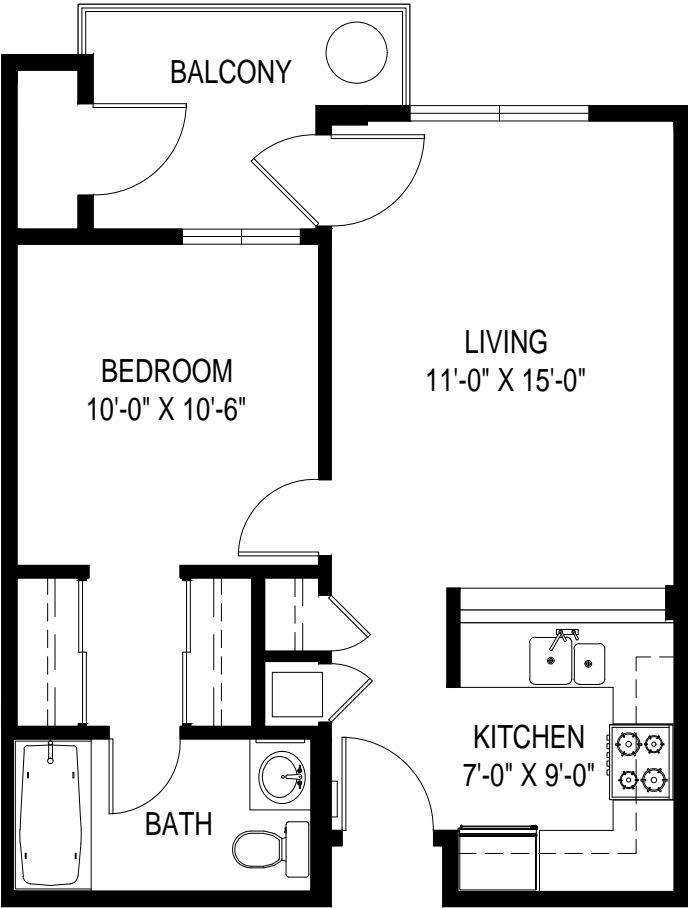

BELCOURT SENIOR APARTMENTS

12801 E. ROSECRANS AVE. NORWALK, CA 90650

LAYOUT B: 1 BED / 1 BATH

510 SF
(EXCLUDES BALCONY)

BELCOURT SENIOR APARTMENTS

12801 E. ROSECRANS AVE. NORWALK, CA 90650

LAYOUT B: 1 BED / 1 BATH

*ROOM SIZES ARE APPROXIMATE AND FOR REFERENCE ONLY

510 SF
(EXCLUDES BALCONY)
