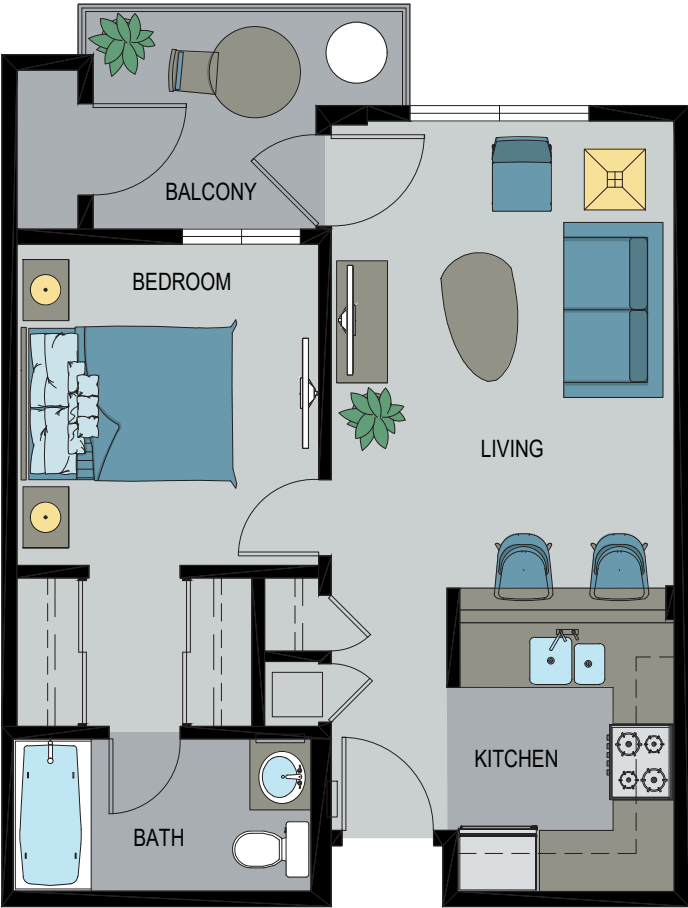

BELCOURT SENIOR APARTMENTS

12801 E. ROSECRANS AVE. NORWALK, CA 90650

LAYOUT B: 1 BED / 1 BATH

510 SF
(EXCLUDES BALCONY)

BELCOURT SENIOR APARTMENTS

12801 E. ROSECRANS AVE. NORWALK, CA 90650

LAYOUT B: 1 BED / 1 BATH

*ROOM SIZES ARE APPROXIMATE AND FOR REFERENCE ONLY

510 SF
(EXCLUDES BALCONY)
