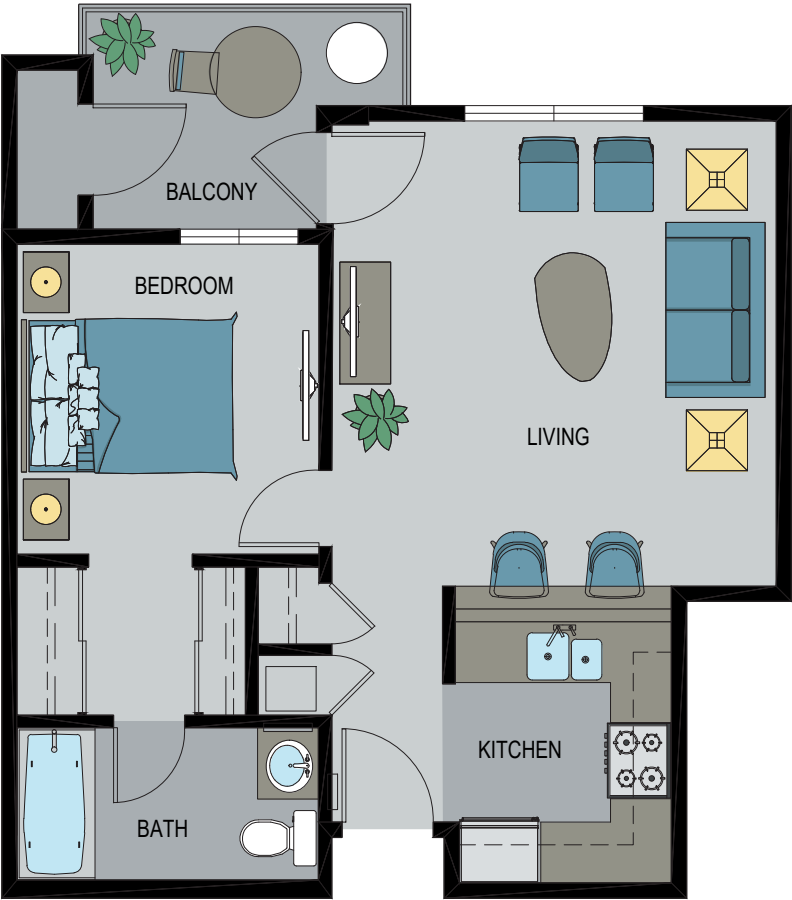

# BELCOURT SENIOR APARTMENTS

12801 E. ROSECRANS AVE. NORWALK, CA 90650

---

LAYOUT C: 1 BED / 1 BATH

**554 SF**  
(EXCLUDES BALCONY)

---

---

## LAYOUT C: 1 BED / 1 BATH

\*ROOM SIZES ARE APPROXIMATE AND FOR REFERENCE ONLY

**554 SF**  
(EXCLUDES BALCONY)

---