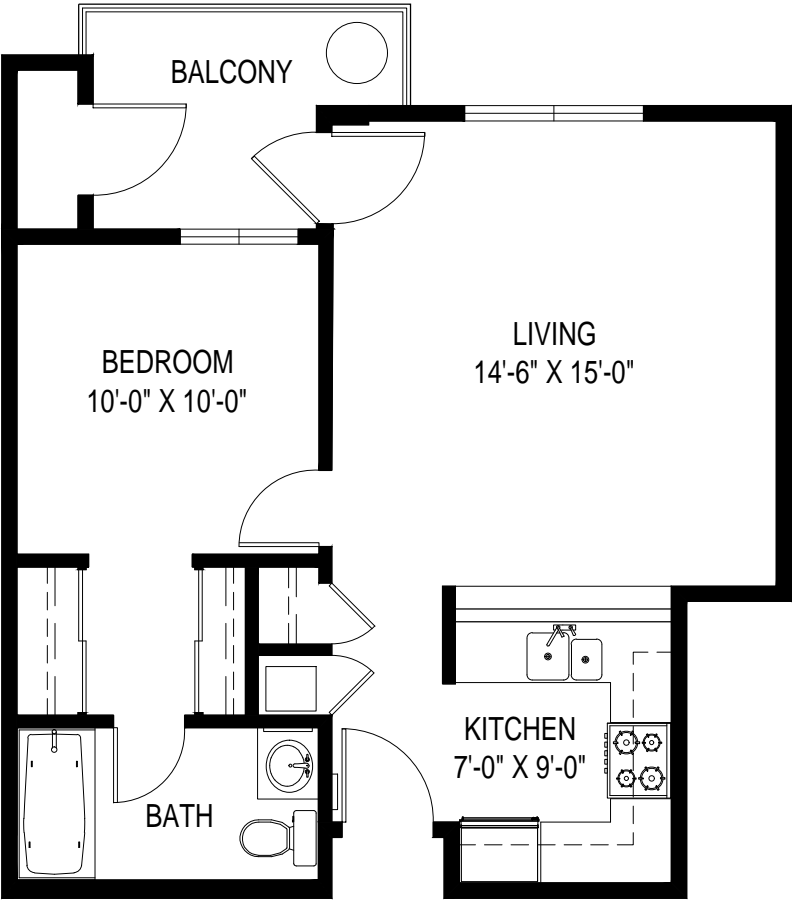

BELCOURT SENIOR APARTMENTS

12801 E. ROSECRANS AVE. NORWALK, CA 90650

LAYOUT C: 1 BED / 1 BATH

*ROOM SIZES ARE APPROXIMATE AND FOR REFERENCE ONLY

554 SF
(EXCLUDES BALCONY)