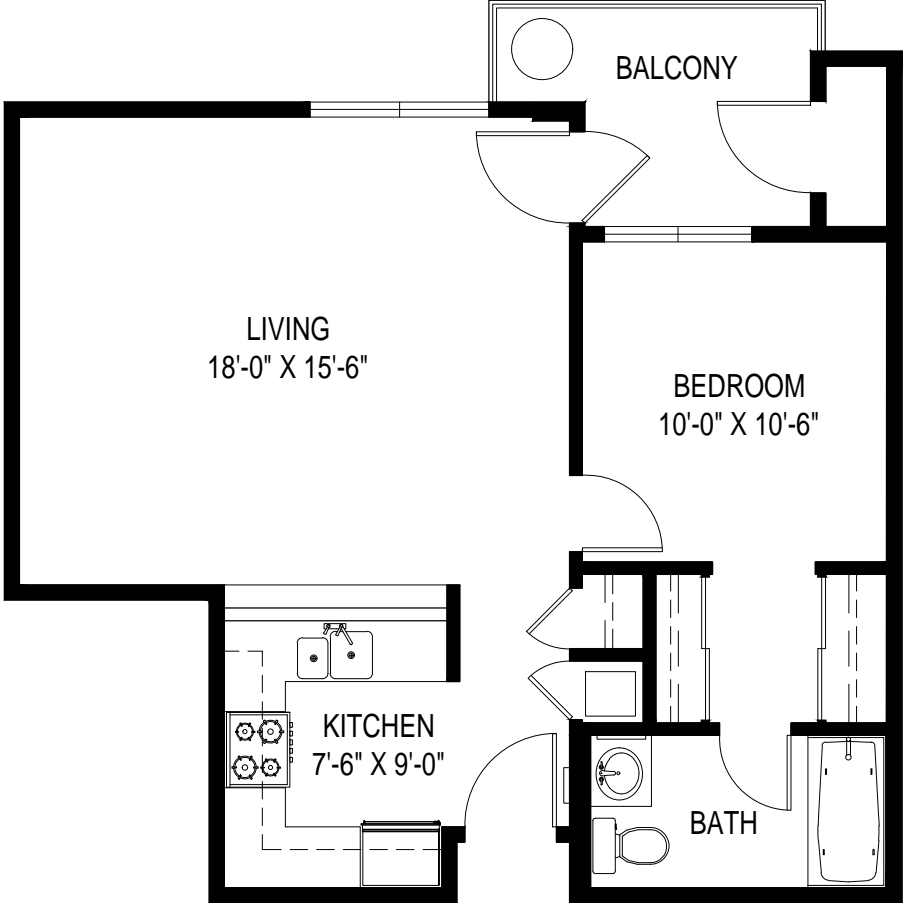


BELCOURT SENIOR APARTMENTS

12801 E. ROSECRANS AVE. NORWALK, CA 90650

LAYOUT D: 1 BED / 1 BATH

618 SF
(EXCLUDES BALCONY)

BELCOURT SENIOR APARTMENTS

12801 E. ROSECRANS AVE. NORWALK, CA 90650

LAYOUT D: 1 BED / 1 BATH

*ROOM SIZES ARE APPROXIMATE AND FOR REFERENCE ONLY

618 SF
(EXCLUDES BALCONY)
