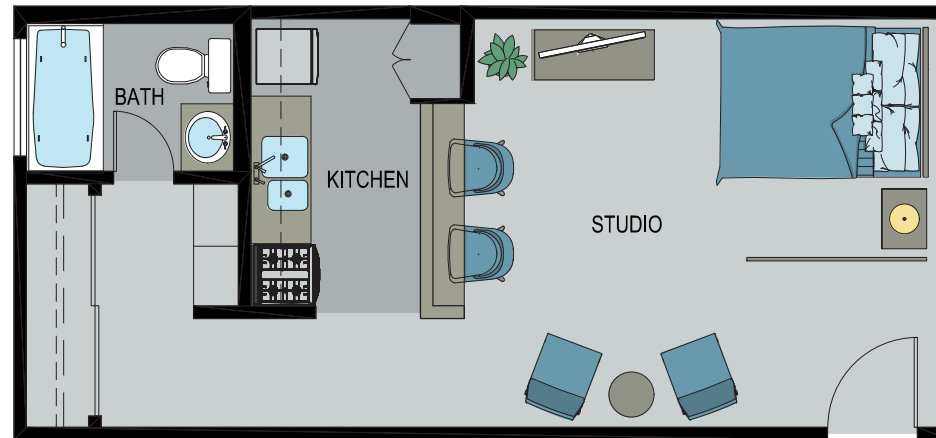

BUCKINGHAM APARTMENTS

6702 VINELAND AVE. NORTH HOLLYWOOD, CA 91606

LAYOUT C: STUDIO

425 SF

BUCKINGHAM APARTMENTS

6702 VINELAND AVE. NORTH HOLLYWOOD, CA 91606

LAYOUT C: STUDIO

425 SF

*ROOM SIZES ARE APPROXIMATE AND FOR REFERENCE ONLY
