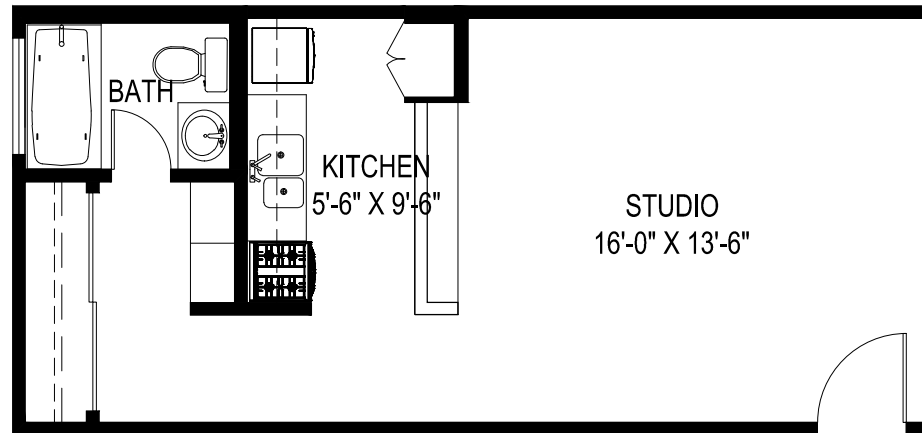

BUCKINGHAM APARTMENTS

6702 VINELAND AVE. NORTH HOLLYWOOD, CA 91606

LAYOUT C: STUDIO

425 SF

BUCKINGHAM APARTMENTS

6702 VINELAND AVE. NORTH HOLLYWOOD, CA 91606

LAYOUT C: STUDIO

425 SF

*ROOM SIZES ARE APPROXIMATE AND FOR REFERENCE ONLY
