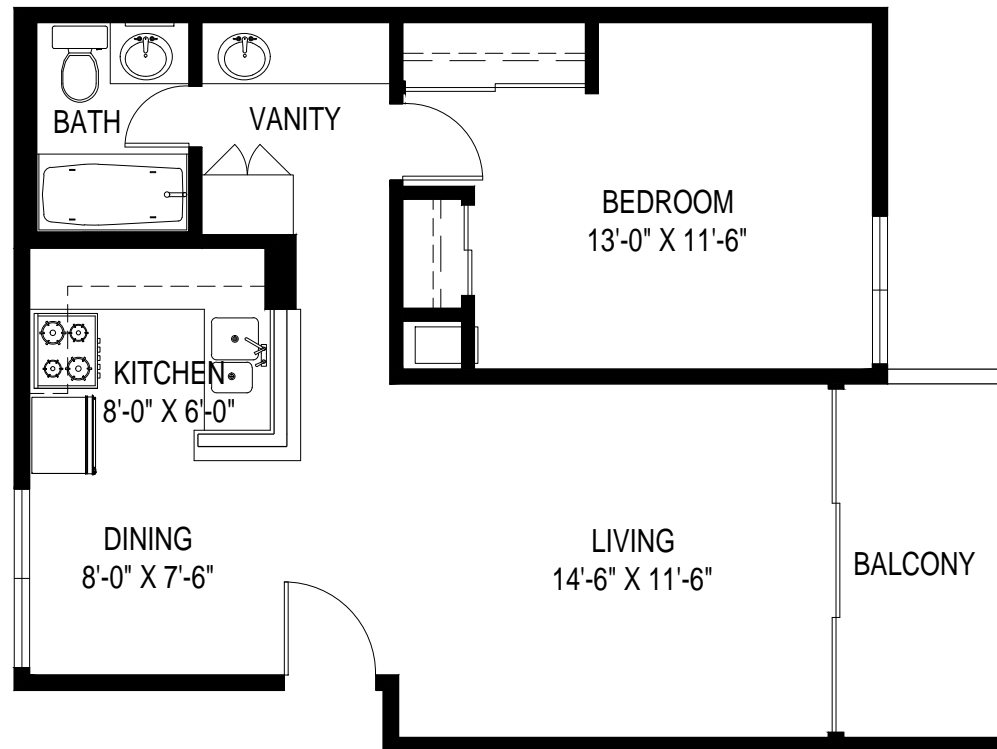

# CASA SERRANA APARTMENTS

3416 MANNING AVE. LOS ANGELES, CA 90064

---

LAYOUT A: 1 BED / 1 BATH

**624 SF**  
(EXCLUDES BALCONY)

---

---

# CASA SERRANA APARTMENTS

3416 MANNING AVE. LOS ANGELES, CA 90064

---

**LAYOUT A: 1 BED / 1 BATH**

\*ROOM SIZES ARE APPROXIMATE AND FOR REFERENCE ONLY

**624 SF**  
(EXCLUDES BALCONY)

---