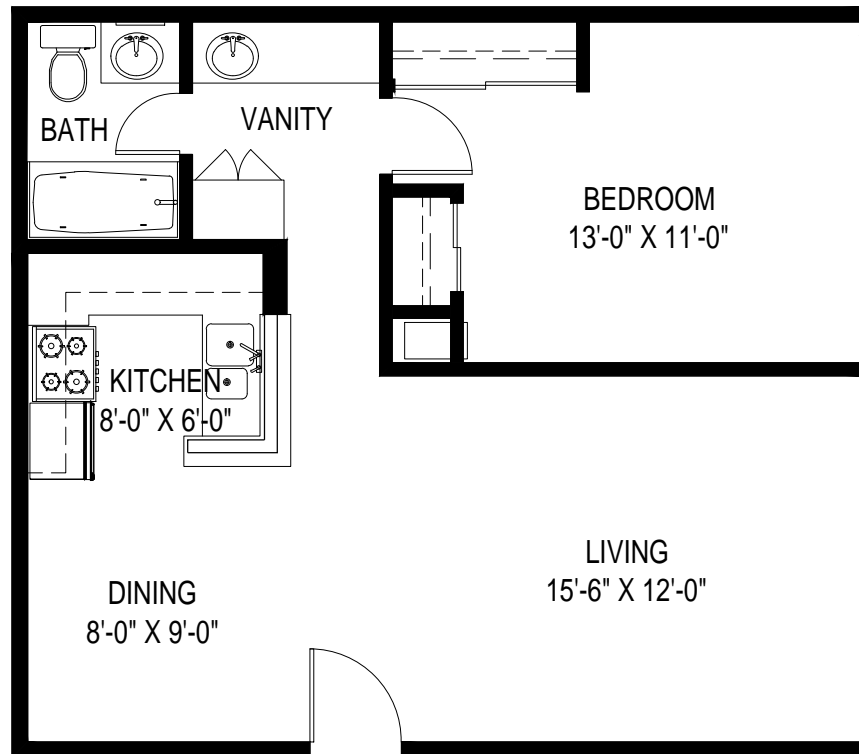

CASA SERRANA APARTMENTS

3416 MANNING AVE. LOS ANGELES, CA 90064

LAYOUT B: 1 BED / 1 BATH

664 SF

CASA SERRANA APARTMENTS

3416 MANNING AVE. LOS ANGELES, CA 90064

LAYOUT B: 1 BED / 1 BATH

664 SF

*ROOM SIZES ARE APPROXIMATE AND FOR REFERENCE ONLY
