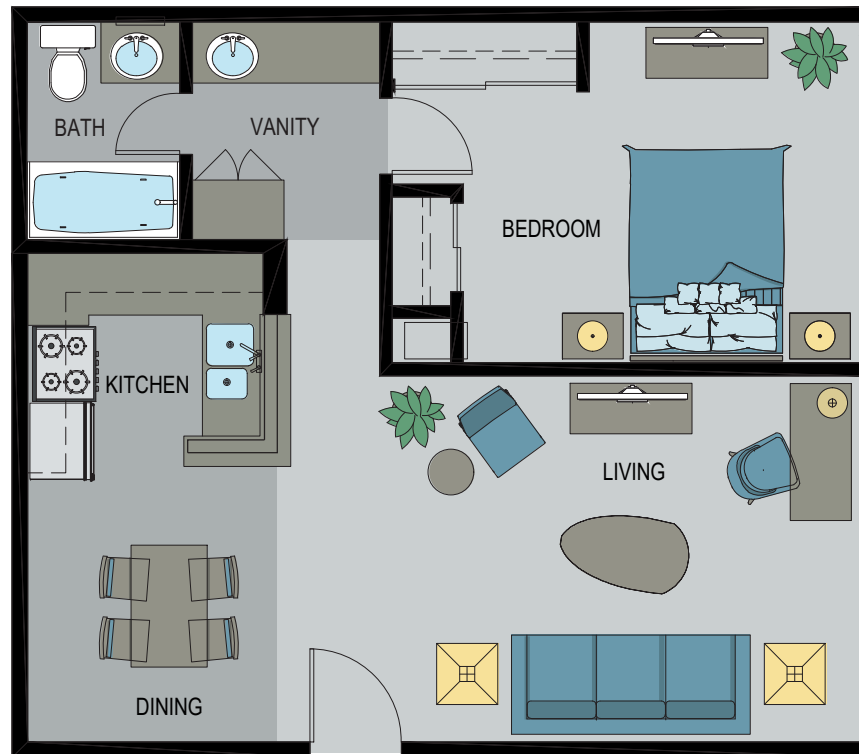

CASA SERRANA APARTMENTS

3416 MANNING AVE. LOS ANGELES, CA 90064

LAYOUT B: 1 BED / 1 BATH

664 SF

CASA SERRANA APARTMENTS

3416 MANNING AVE. LOS ANGELES, CA 90064

LAYOUT B: 1 BED / 1 BATH

664 SF

*ROOM SIZES ARE APPROXIMATE AND FOR REFERENCE ONLY
