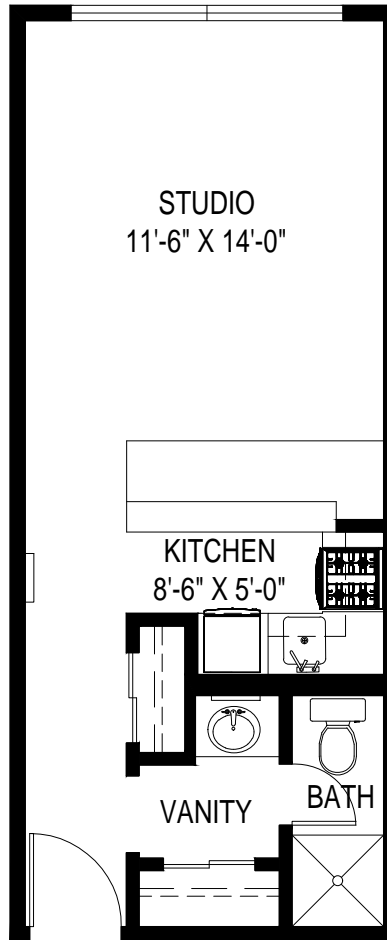

CASA SERRANA APARTMENTS

3416 MANNING AVE. LOS ANGELES, CA 90064

LAYOUT C: STUDIO

*ROOM SIZES ARE APPROXIMATE AND FOR REFERENCE ONLY

368 SF
