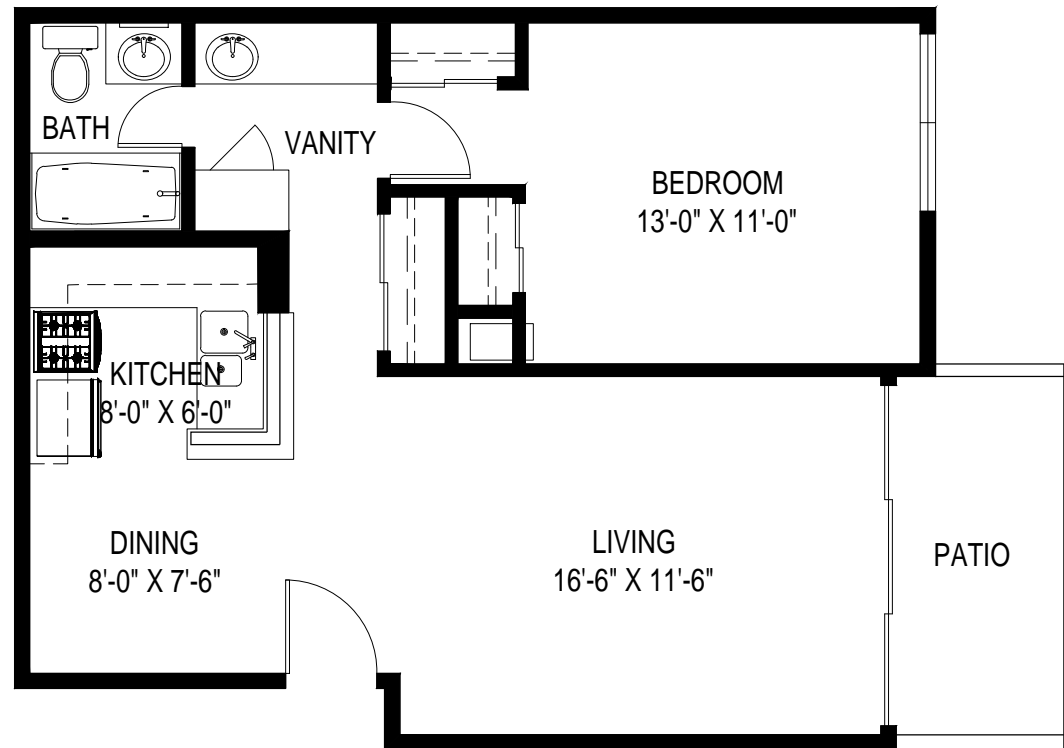


CASA SERRANA APARTMENTS

3416 MANNING AVE. LOS ANGELES, CA 90064

LAYOUT D: 1 BED / 1 BATH

665 SF
(EXCLUDES PATIO)

CASA SERRANA APARTMENTS

3416 MANNING AVE. LOS ANGELES, CA 90064

LAYOUT D: 1 BED / 1 BATH

*ROOM SIZES ARE APPROXIMATE AND FOR REFERENCE ONLY

665 SF
(EXCLUDES PATIO)
