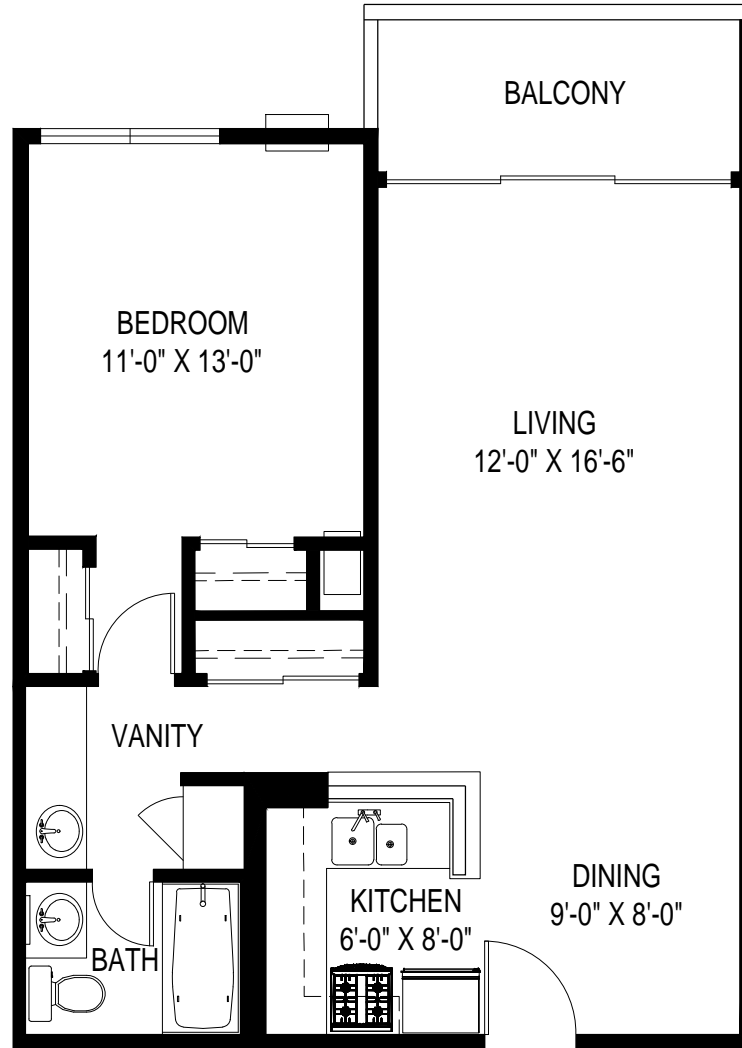


CASA SERRANA APARTMENTS

3416 MANNING AVE. LOS ANGELES, CA 90064

LAYOUT F: 1 BED / 1 BATH

688 SF
(EXCLUDES BALCONY)

CASA SERRANA APARTMENTS

3416 MANNING AVE. LOS ANGELES, CA 90064

LAYOUT F: 1 BED / 1 BATH

*ROOM SIZES ARE APPROXIMATE AND FOR REFERENCE ONLY

688 SF
(EXCLUDES BALCONY)
