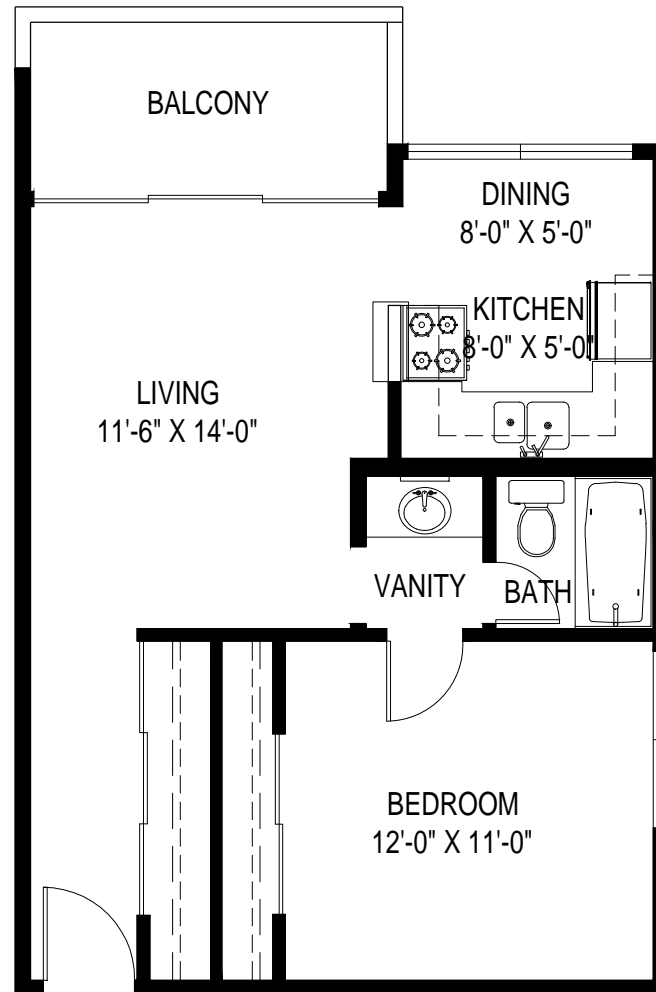

# CASA SERRANA APARTMENTS

3416 MANNING AVE. LOS ANGELES, CA 90064

---

LAYOUT G: 1 BED / 1 BATH

**546 SF**  
(EXCLUDES BALCONY)

---

---

# CASA SERRANA APARTMENTS

3416 MANNING AVE. LOS ANGELES, CA 90064

---

**LAYOUT G: 1 BED / 1 BATH**

\*ROOM SIZES ARE APPROXIMATE AND FOR REFERENCE ONLY

**546 SF**  
(EXCLUDES BALCONY)

---