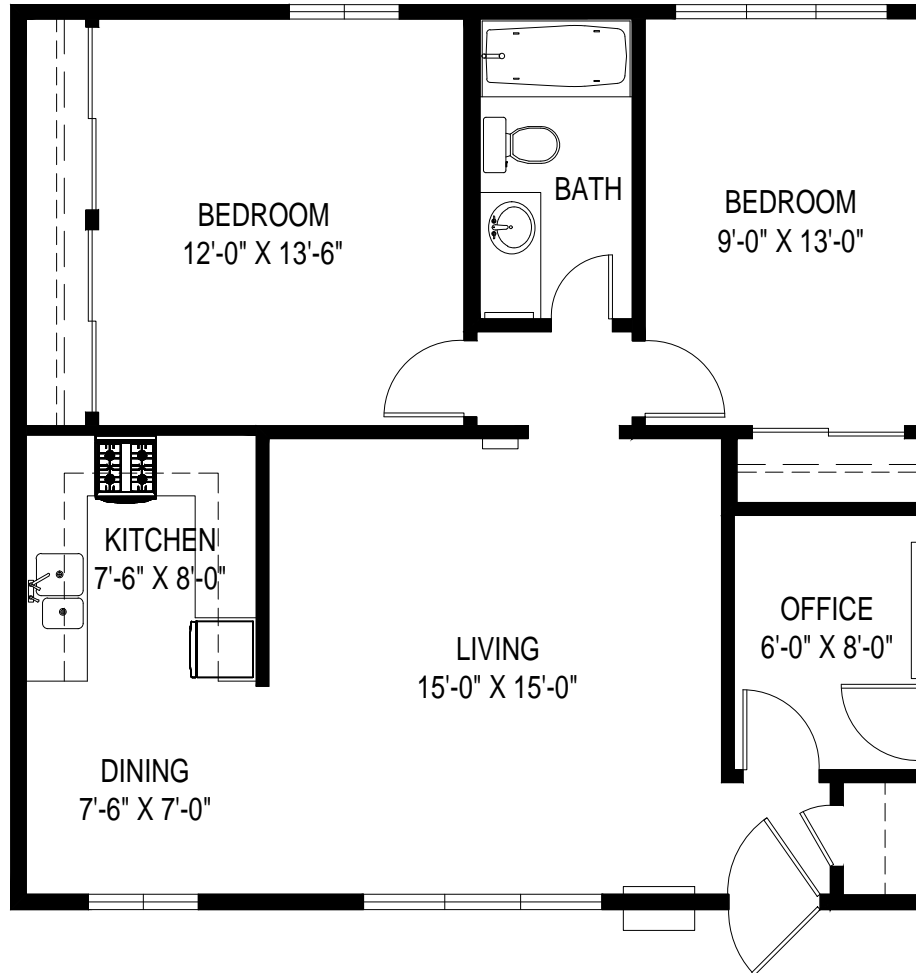


COUNTRY VILLA APARTMENTS

4900 CLAIR DEL AVE. LONG BEACH, CA 90807

LAYOUT A: 2 BED / 1 BATH + MANAGER'S OFFICE 857 SF

COUNTRY VILLA APARTMENTS

4900 CLAIR DEL AVE. LONG BEACH, CA 90807

LAYOUT A: 2 BED / 1 BATH + MANAGER'S OFFICE

857 SF

*ROOM SIZES ARE APPROXIMATE AND FOR REFERENCE ONLY
