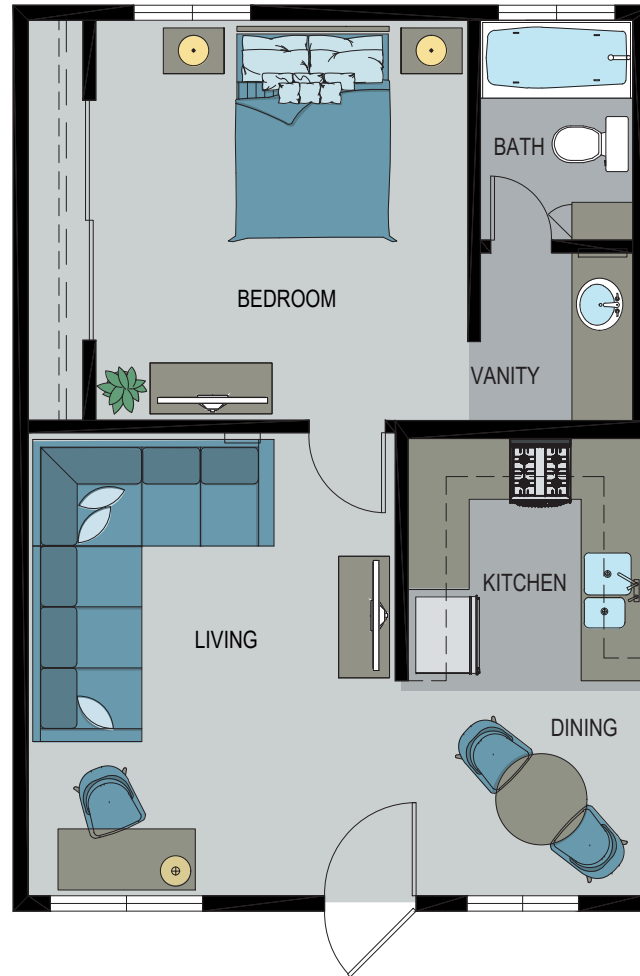

# COUNTRY VILLA APARTMENTS

4900 CLAIR DEL AVE. LONG BEACH, CA 90807

---

LAYOUT B: 1 BED / 1 BATH

595 SF

---

---

# COUNTRY VILLA APARTMENTS

4900 CLAIR DEL AVE. LONG BEACH, CA 90807

---

**LAYOUT B: 1 BED / 1 BATH**

**595 SF**

\*ROOM SIZES ARE APPROXIMATE AND FOR REFERENCE ONLY

---