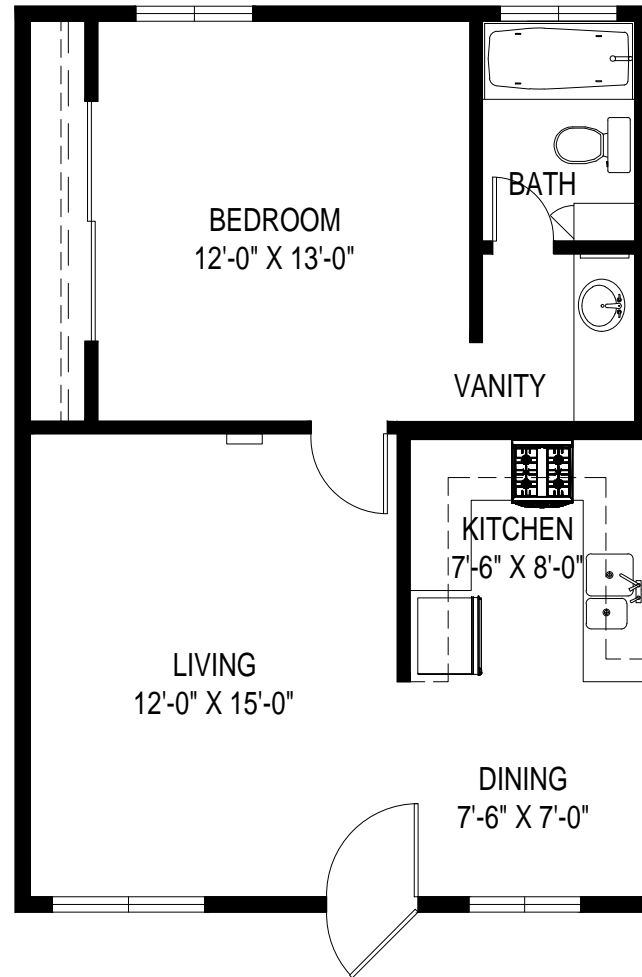

# COUNTRY VILLA APARTMENTS

4900 CLAIR DEL AVE. LONG BEACH, CA 90807

---

LAYOUT B: 1 BED / 1 BATH

595 SF

---

---

# COUNTRY VILLA APARTMENTS

4900 CLAIR DEL AVE. LONG BEACH, CA 90807

---

**LAYOUT B: 1 BED / 1 BATH**

**595 SF**

\*ROOM SIZES ARE APPROXIMATE AND FOR REFERENCE ONLY

---