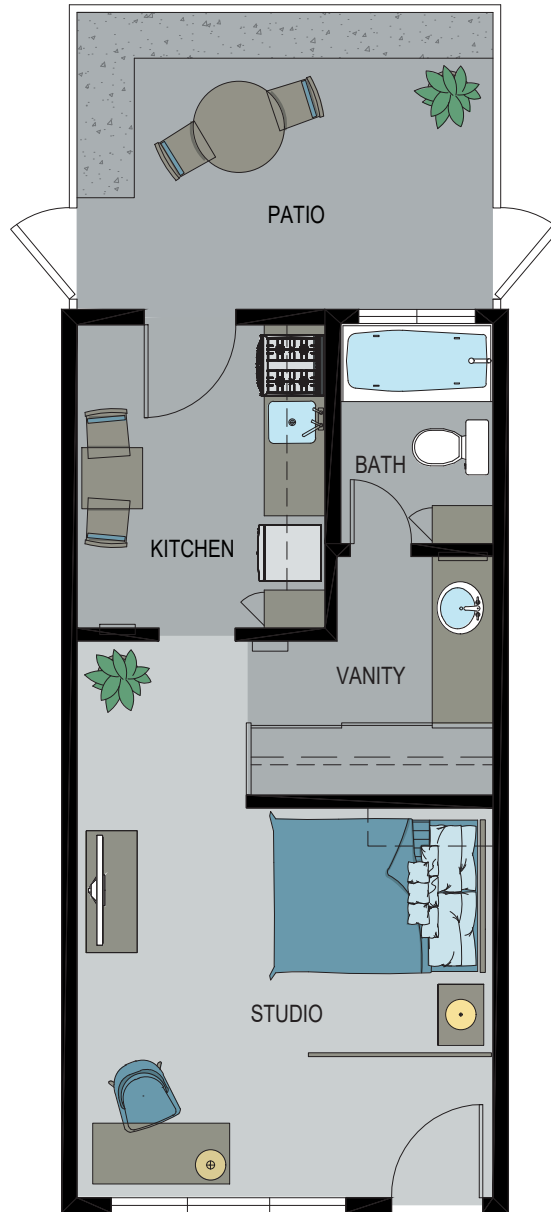

COUNTRY VILLA APARTMENTS

4900 CLAIR DEL AVE. LONG BEACH, CA 90807

LAYOUT C: STUDIO

410 SF
(EXCLUDES PATIO)

COUNTRY VILLA APARTMENTS

4900 CLAIR DEL AVE. LONG BEACH, CA 90807

LAYOUT C: STUDIO

*ROOM SIZES ARE APPROXIMATE AND FOR REFERENCE ONLY

410 SF

(EXCLUDES PATIO)
