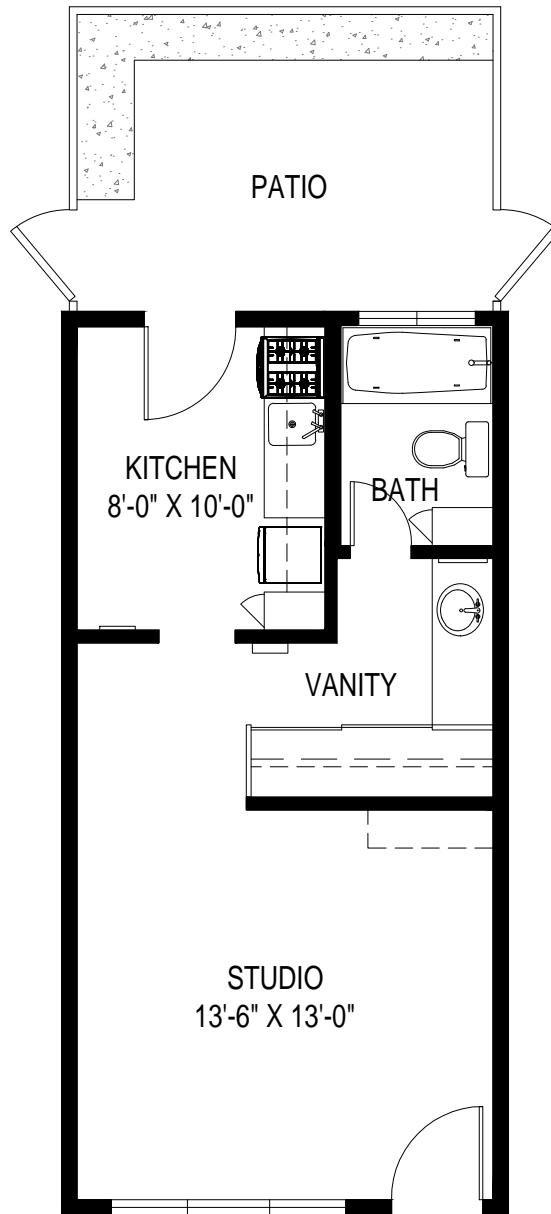

COUNTRY VILLA APARTMENTS

4900 CLAIR DEL AVE. LONG BEACH, CA 90807

LAYOUT C: STUDIO

410 SF
(EXCLUDES PATIO)

COUNTRY VILLA APARTMENTS

4900 CLAIR DEL AVE. LONG BEACH, CA 90807

LAYOUT C: STUDIO

*ROOM SIZES ARE APPROXIMATE AND FOR REFERENCE ONLY

410 SF

(EXCLUDES PATIO)
