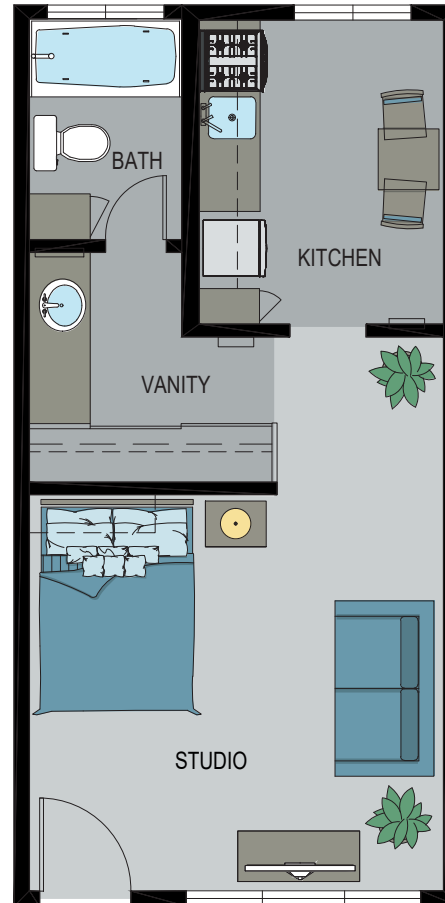

# COUNTRY VILLA APARTMENTS

4900 CLAIR DEL AVE. LONG BEACH, CA 90807

---

LAYOUT D: STUDIO

408 SF

---

---

## LAYOUT D: STUDIO

\*ROOM SIZES ARE APPROXIMATE AND FOR REFERENCE ONLY

408 SF

---