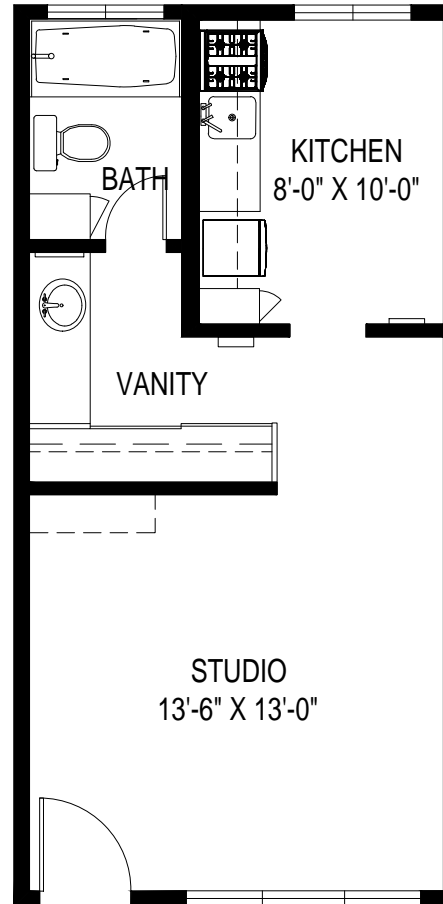

COUNTRY VILLA APARTMENTS

4900 CLAIR DEL AVE. LONG BEACH, CA 90807

LAYOUT D: STUDIO

*ROOM SIZES ARE APPROXIMATE AND FOR REFERENCE ONLY

408 SF