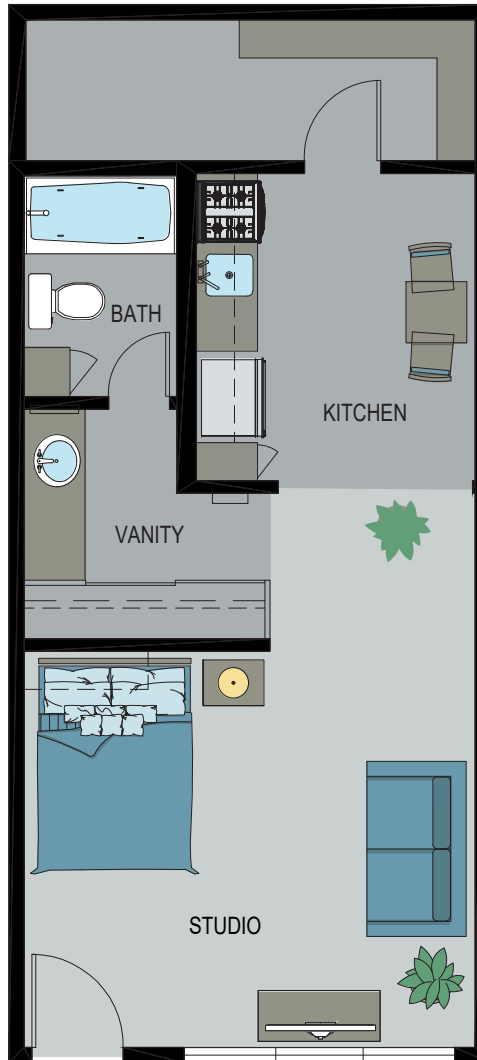

COUNTRY VILLA APARTMENTS

4900 CLAIR DEL AVE. LONG BEACH, CA 90807

LAYOUT E: STUDIO

518 SF

COUNTRY VILLA APARTMENTS

4900 CLAIR DEL AVE. LONG BEACH, CA 90807

LAYOUT E: STUDIO

518 SF

*ROOM SIZES ARE APPROXIMATE AND FOR REFERENCE ONLY
