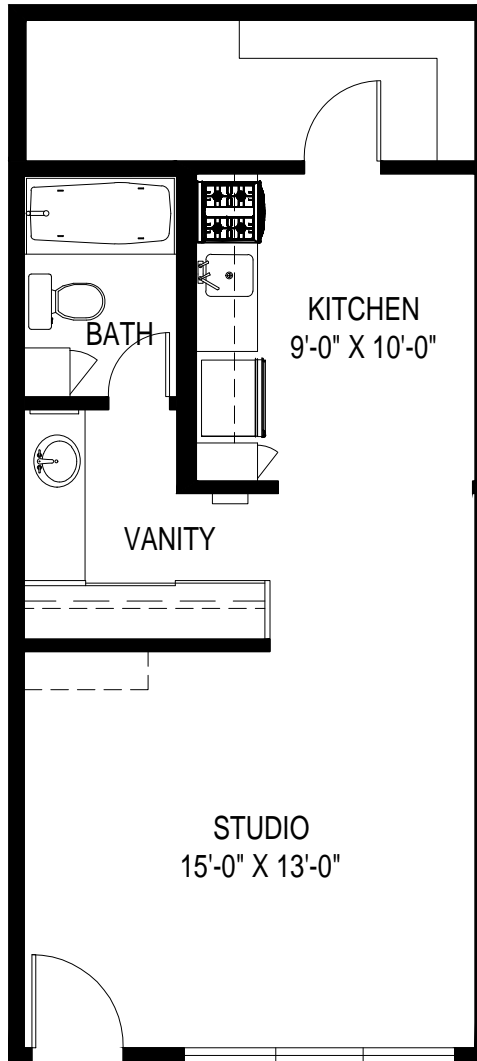

COUNTRY VILLA APARTMENTS

4900 CLAIR DEL AVE. LONG BEACH, CA 90807

LAYOUT E: STUDIO

518 SF

COUNTRY VILLA APARTMENTS

4900 CLAIR DEL AVE. LONG BEACH, CA 90807

LAYOUT E: STUDIO

518 SF

*ROOM SIZES ARE APPROXIMATE AND FOR REFERENCE ONLY
