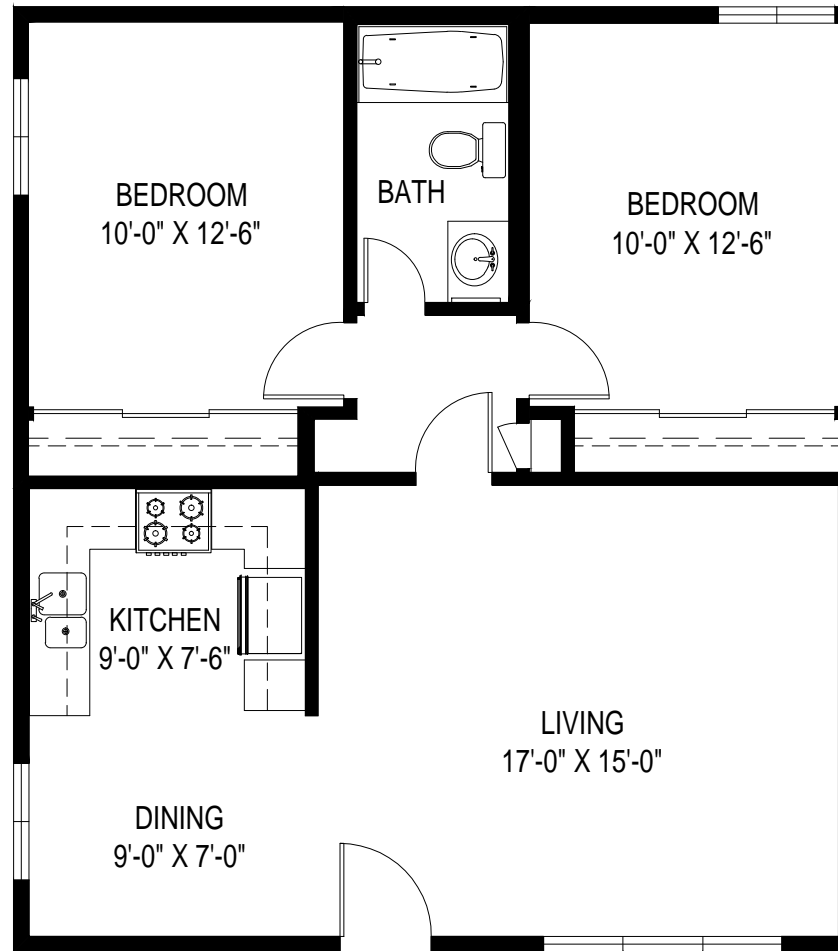


COUNTRY WOODS APARTMENTS

4901 CLAIR DEL AVE. LONG BEACH, CA 90807

LAYOUT A: 2 BED / 1 BATH

813 SF

COUNTRY WOODS APARTMENTS

4901 CLAIR DEL AVE. LONG BEACH, CA 90807

LAYOUT A: 2 BED / 1 BATH

813 SF

*ROOM SIZES ARE APPROXIMATE AND FOR REFERENCE ONLY
