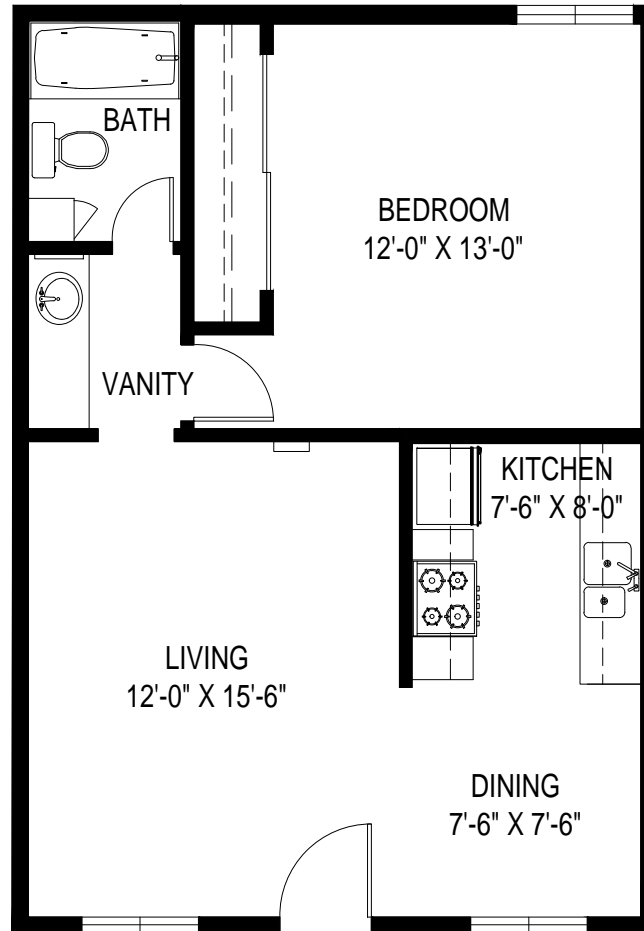

# COUNTRY WOODS APARTMENTS

4901 CLAIR DEL AVE. LONG BEACH, CA 90807

---

LAYOUT B: 1 BED / 1 BATH

609 SF

---

---

# COUNTRY WOODS APARTMENTS

4901 CLAIR DEL AVE. LONG BEACH, CA 90807

---

**LAYOUT B: 1 BED / 1 BATH**

**609 SF**

\*ROOM SIZES ARE APPROXIMATE AND FOR REFERENCE ONLY

---