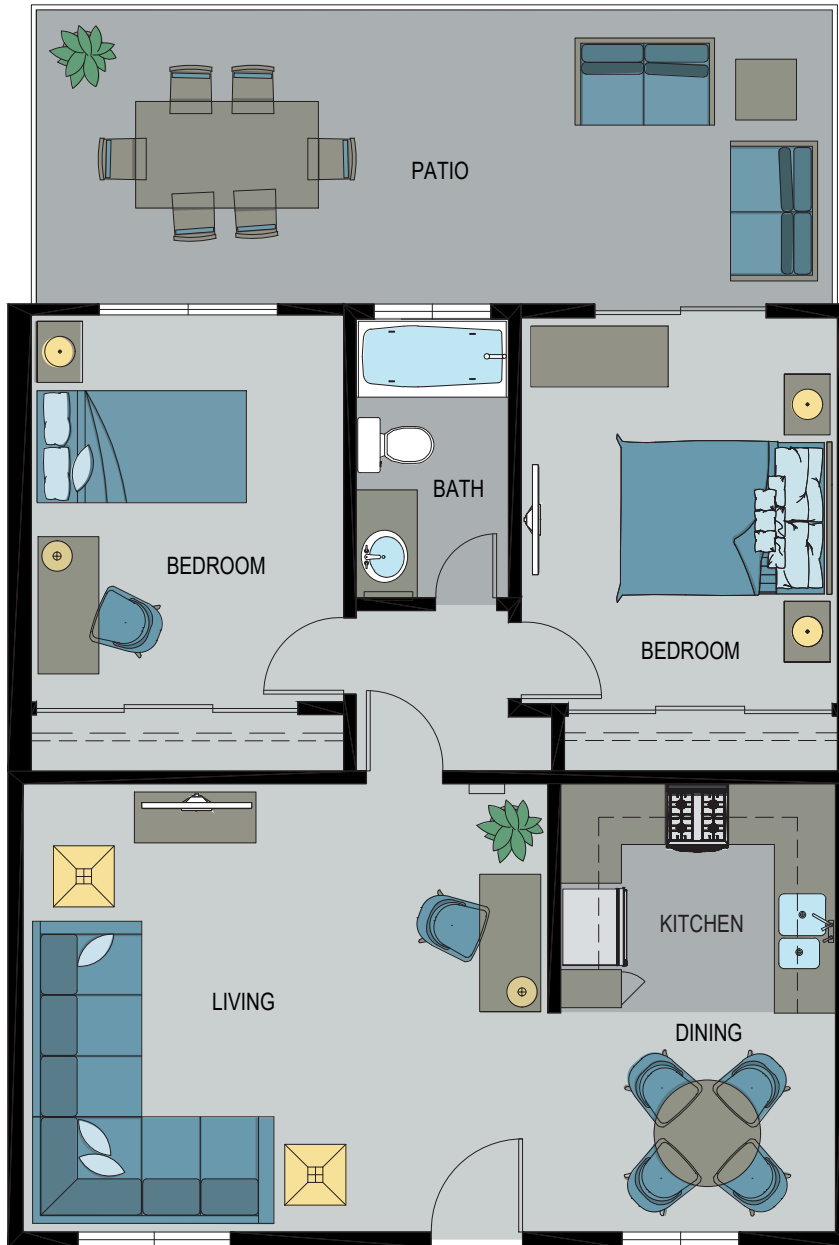

COUNTRY WOODS APARTMENTS

4901 CLAIR DEL AVE. LONG BEACH, CA 90807

LAYOUT C: 2 BED / 1 BATH

825 SF
(EXCLUDES PATIO)

COUNTRY WOODS APARTMENTS

4901 CLAIR DEL AVE. LONG BEACH, CA 90807

LAYOUT C: 2 BED / 1 BATH

*ROOM SIZES ARE APPROXIMATE AND FOR REFERENCE ONLY

825 SF

(EXCLUDES PATIO)
