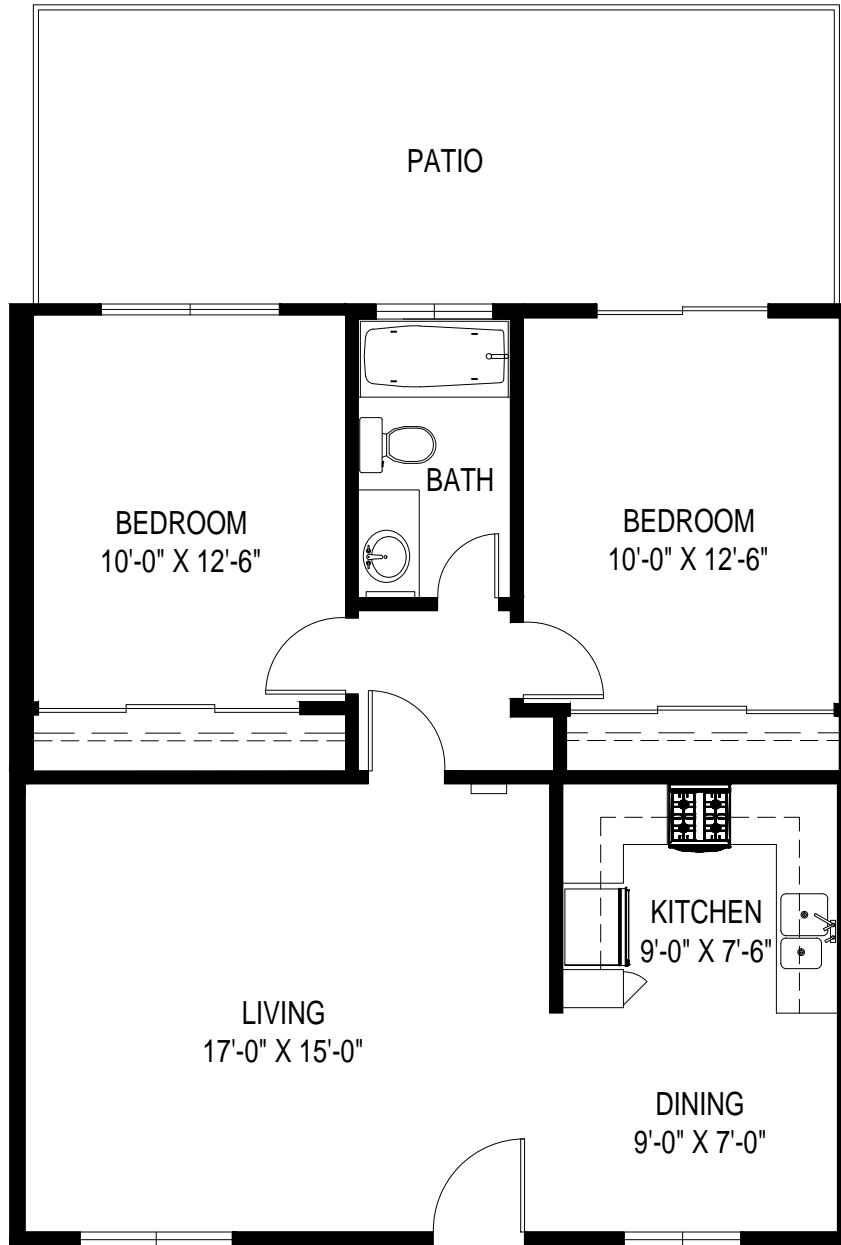

COUNTRY WOODS APARTMENTS

4901 CLAIR DEL AVE. LONG BEACH, CA 90807

LAYOUT C: 2 BED / 1 BATH

825 SF
(EXCLUDES PATIO)

COUNTRY WOODS APARTMENTS

4901 CLAIR DEL AVE. LONG BEACH, CA 90807

LAYOUT C: 2 BED / 1 BATH

*ROOM SIZES ARE APPROXIMATE AND FOR REFERENCE ONLY

825 SF

(EXCLUDES PATIO)
