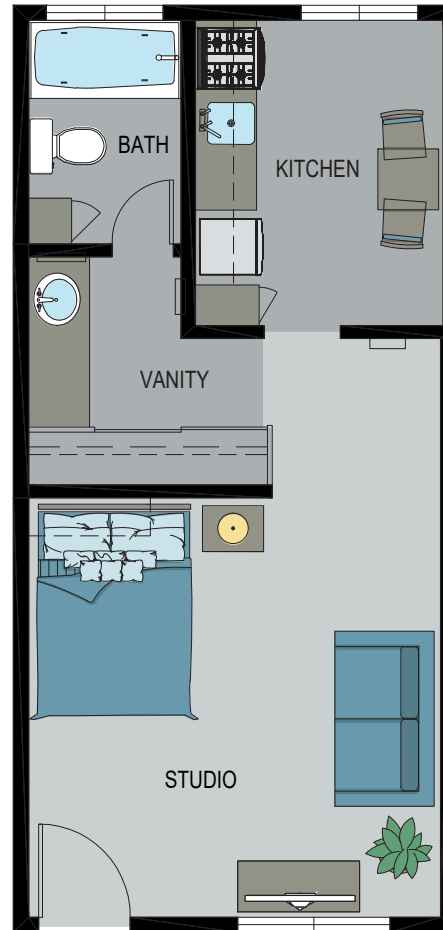

# COUNTRY WOODS APARTMENTS

4901 CLAIR DEL AVE. LONG BEACH, CA 90807

---

LAYOUT D: STUDIO

418 SF

---

---

## LAYOUT D: STUDIO

\*ROOM SIZES ARE APPROXIMATE AND FOR REFERENCE ONLY

418 SF

---