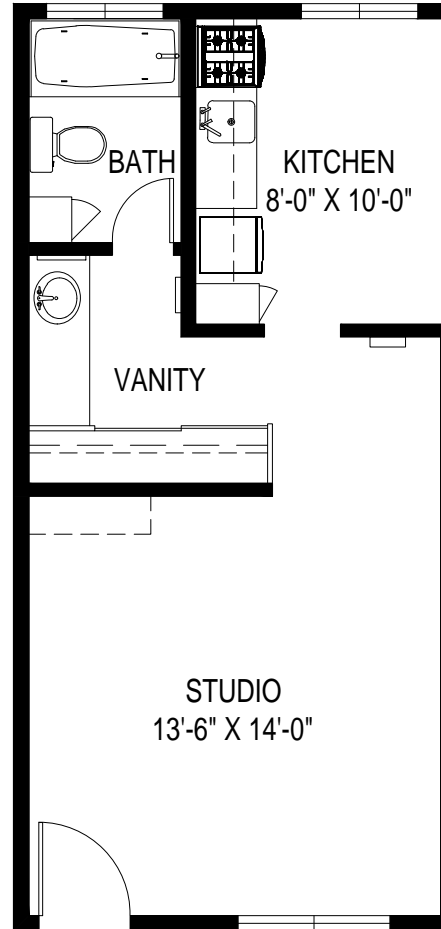

COUNTRY WOODS APARTMENTS

4901 CLAIR DEL AVE. LONG BEACH, CA 90807

LAYOUT D: STUDIO

*ROOM SIZES ARE APPROXIMATE AND FOR REFERENCE ONLY

418 SF