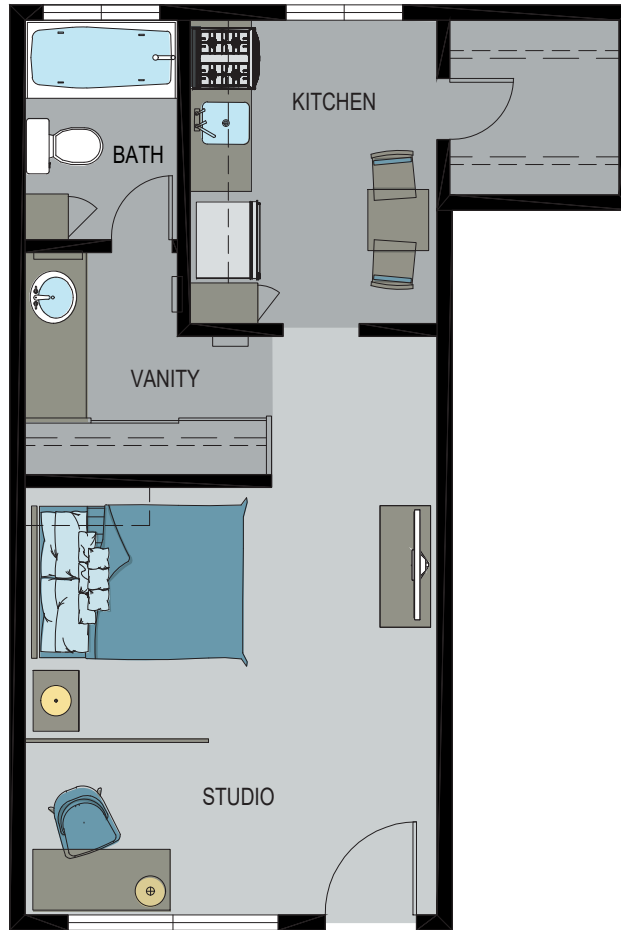

COUNTRY WOODS APARTMENTS

4901 CLAIR DEL AVE. LONG BEACH, CA 90807

LAYOUT F: STUDIO

452 SF

COUNTRY WOODS APARTMENTS

4901 CLAIR DEL AVE. LONG BEACH, CA 90807

LAYOUT F: STUDIO

*ROOM SIZES ARE APPROXIMATE AND FOR REFERENCE ONLY

452 SF
