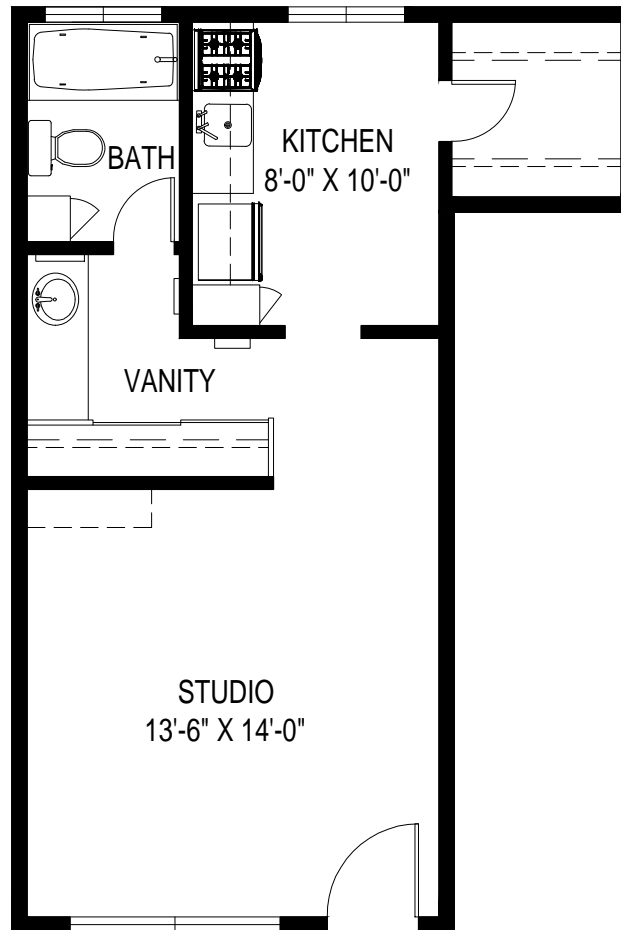

COUNTRY WOODS APARTMENTS

4901 CLAIR DEL AVE. LONG BEACH, CA 90807

LAYOUT F: STUDIO

452 SF

COUNTRY WOODS APARTMENTS

4901 CLAIR DEL AVE. LONG BEACH, CA 90807

LAYOUT F: STUDIO

*ROOM SIZES ARE APPROXIMATE AND FOR REFERENCE ONLY

452 SF
