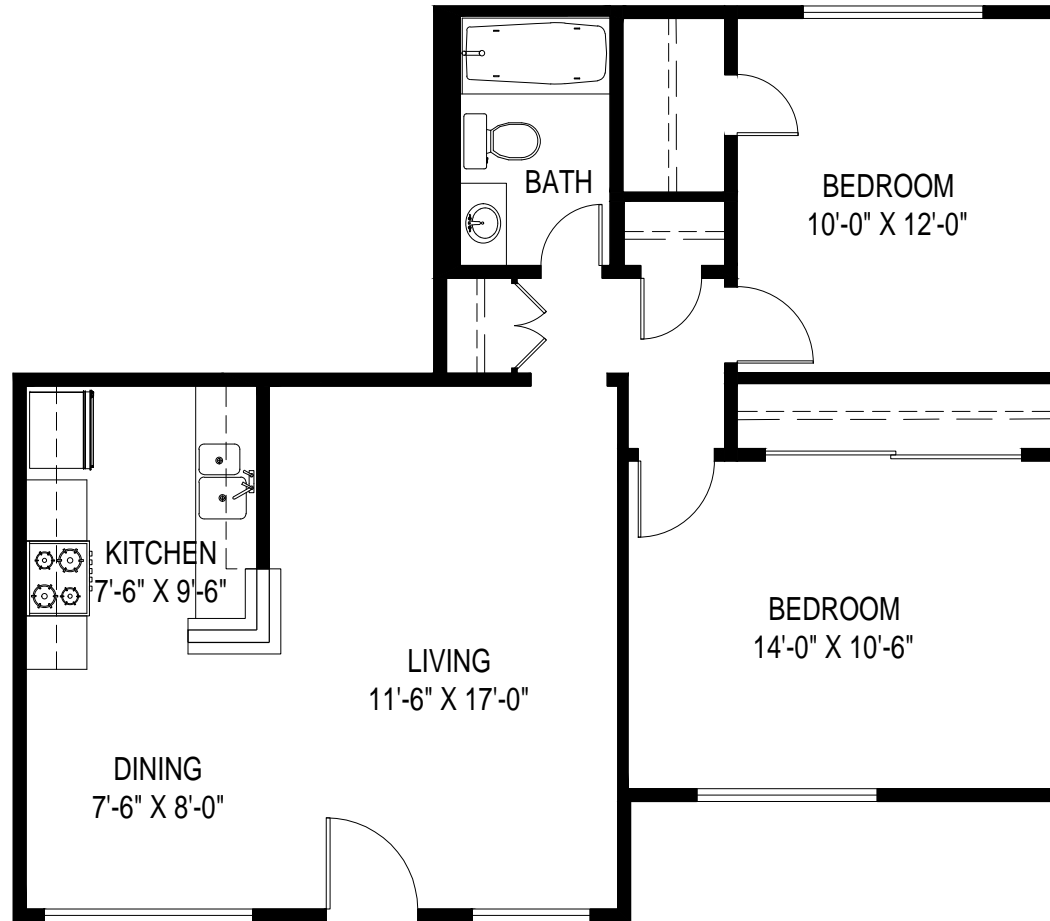

# DEL AMO VILLAGE APARTMENTS

1844 PLAZA DEL AMO. TORRANCE, CA 90501

---

LAYOUT A: 2 BED / 1 BATH

780 SF

---

---

# DEL AMO VILLAGE APARTMENTS

1844 PLAZA DEL AMO. TORRANCE, CA 90501

---

**LAYOUT A: 2 BED / 1 BATH**

\*ROOM SIZES ARE APPROXIMATE AND FOR REFERENCE ONLY

**780 SF**

---