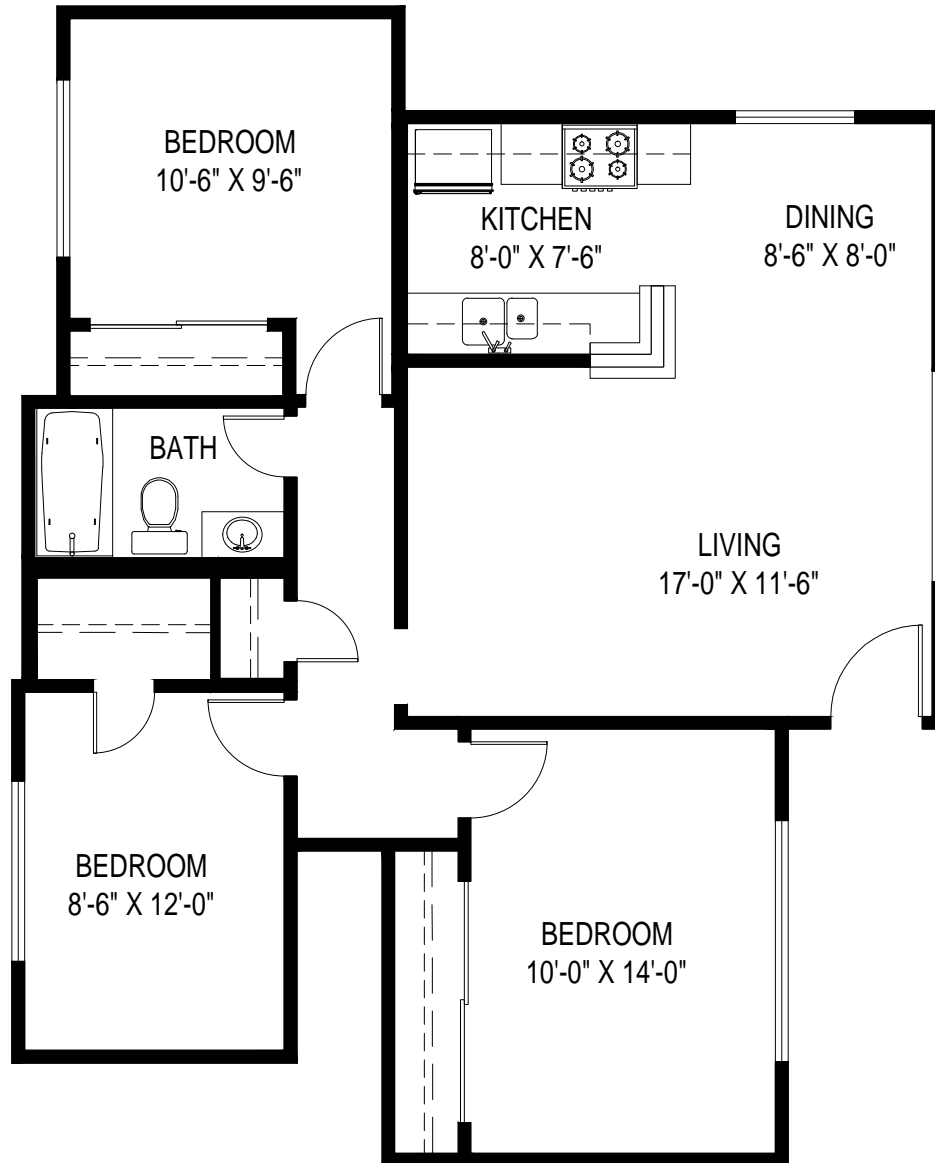


DEL AMO VILLAGE APARTMENTS

1844 PLAZA DEL AMO. TORRANCE, CA 90501

LAYOUT B: 3 BED / 1 BATH

904 SF

DEL AMO VILLAGE APARTMENTS

1844 PLAZA DEL AMO. TORRANCE, CA 90501

LAYOUT B: 3 BED / 1 BATH

904 SF

*ROOM SIZES ARE APPROXIMATE AND FOR REFERENCE ONLY
