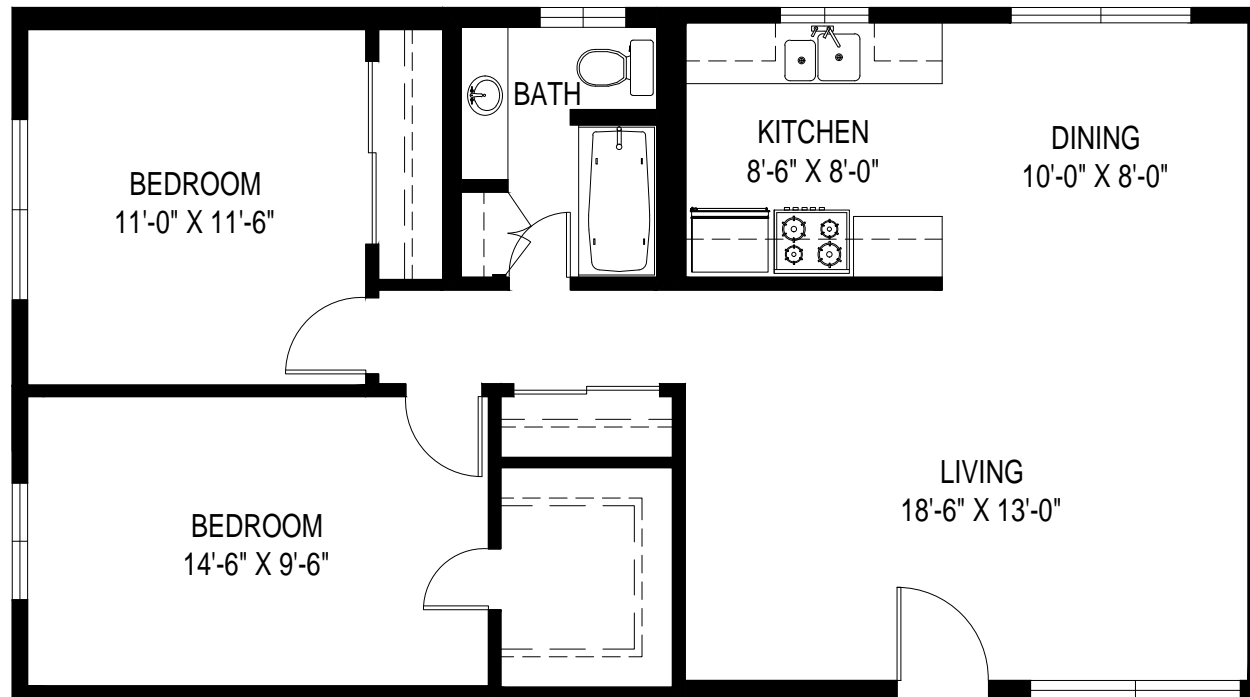

# DEL AMO VILLAGE APARTMENTS

1844 PLAZA DEL AMO. TORRANCE, CA 90501

---

LAYOUT C: 2 BED / 1 BATH

879 SF

---

---

# DEL AMO VILLAGE APARTMENTS

1844 PLAZA DEL AMO. TORRANCE, CA 90501

---

**LAYOUT C: 2 BED / 1 BATH**

\*ROOM SIZES ARE APPROXIMATE AND FOR REFERENCE ONLY

**879 SF**

---