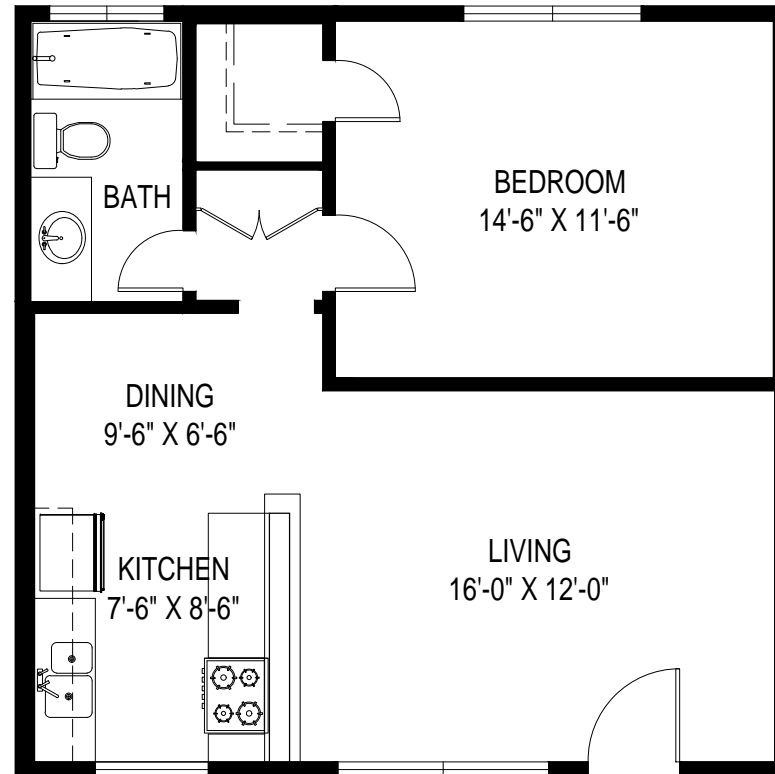

DEL AMO VILLAGE APARTMENTS

1844 PLAZA DEL AMO. TORRANCE, CA 90501

LAYOUT D: 1 BED / 1 BATH

603 SF

DEL AMO VILLAGE APARTMENTS

1844 PLAZA DEL AMO. TORRANCE, CA 90501

LAYOUT D: 1 BED / 1 BATH

*ROOM SIZES ARE APPROXIMATE AND FOR REFERENCE ONLY

603 SF
