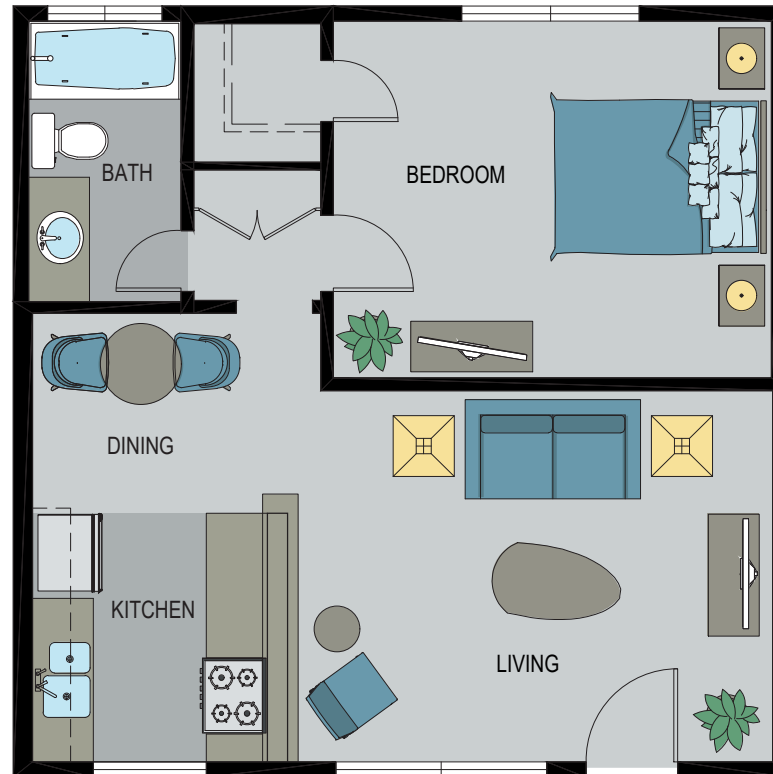

DEL AMO VILLAGE APARTMENTS

1844 PLAZA DEL AMO. TORRANCE, CA 90501

LAYOUT D: 1 BED / 1 BATH

603 SF

DEL AMO VILLAGE APARTMENTS

1844 PLAZA DEL AMO. TORRANCE, CA 90501

LAYOUT D: 1 BED / 1 BATH

*ROOM SIZES ARE APPROXIMATE AND FOR REFERENCE ONLY

603 SF
