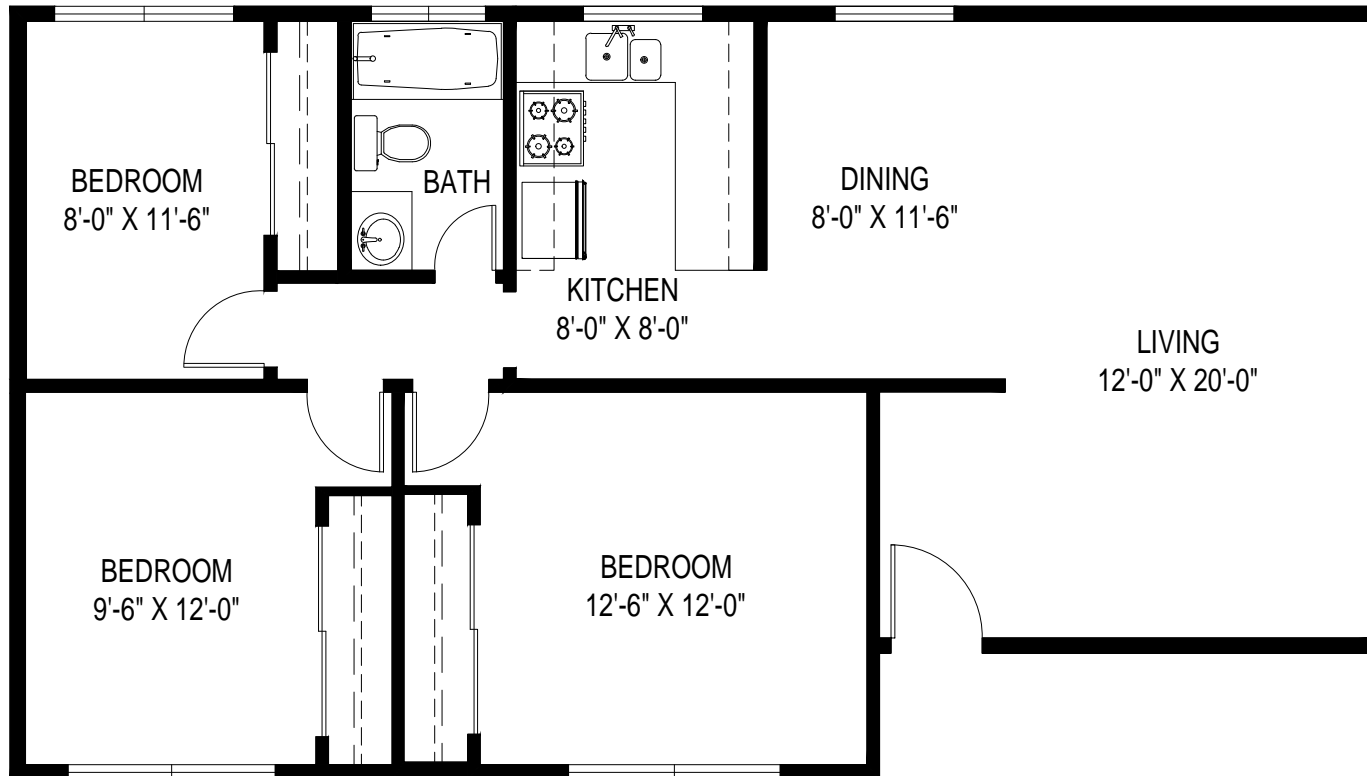


DEL AMO VILLAGE APARTMENTS

1844 PLAZA DEL AMO. TORRANCE, CA 90501

LAYOUT E: 3 BED / 1 BATH

1,027 SF

DEL AMO VILLAGE APARTMENTS

1844 PLAZA DEL AMO. TORRANCE, CA 90501

LAYOUT E: 3 BED / 1 BATH

*ROOM SIZES ARE APPROXIMATE AND FOR REFERENCE ONLY

1,027 SF
