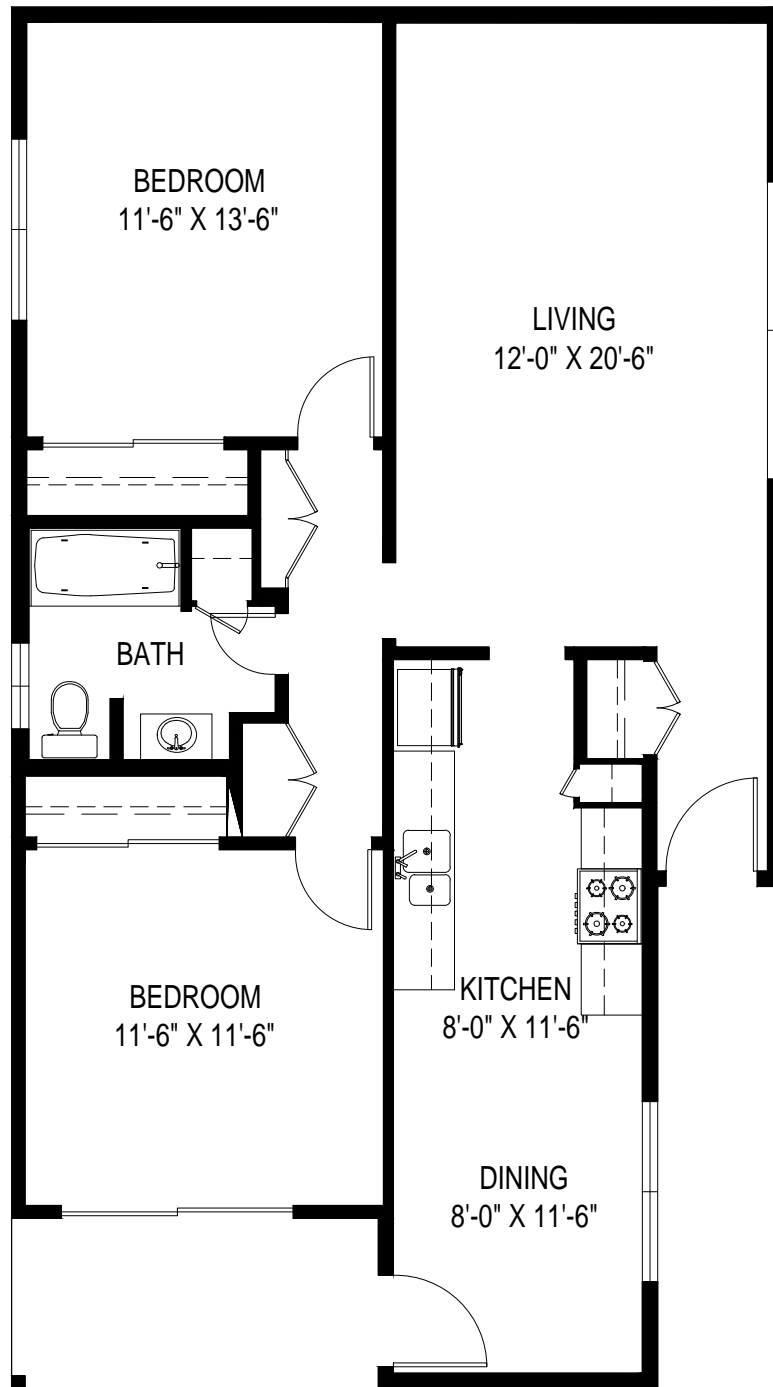


DEL AMO VILLAGE APARTMENTS

1844 PLAZA DEL AMO. TORRANCE, CA 90501

LAYOUT F: 2 BED / 1 BATH

960 SF
(EXCLUDES PATIO)

DEL AMO VILLAGE APARTMENTS

1844 PLAZA DEL AMO. TORRANCE, CA 90501

LAYOUT F: 2 BED / 1 BATH

*ROOM SIZES ARE APPROXIMATE AND FOR REFERENCE ONLY

960 SF

(EXCLUDES PATIO)
