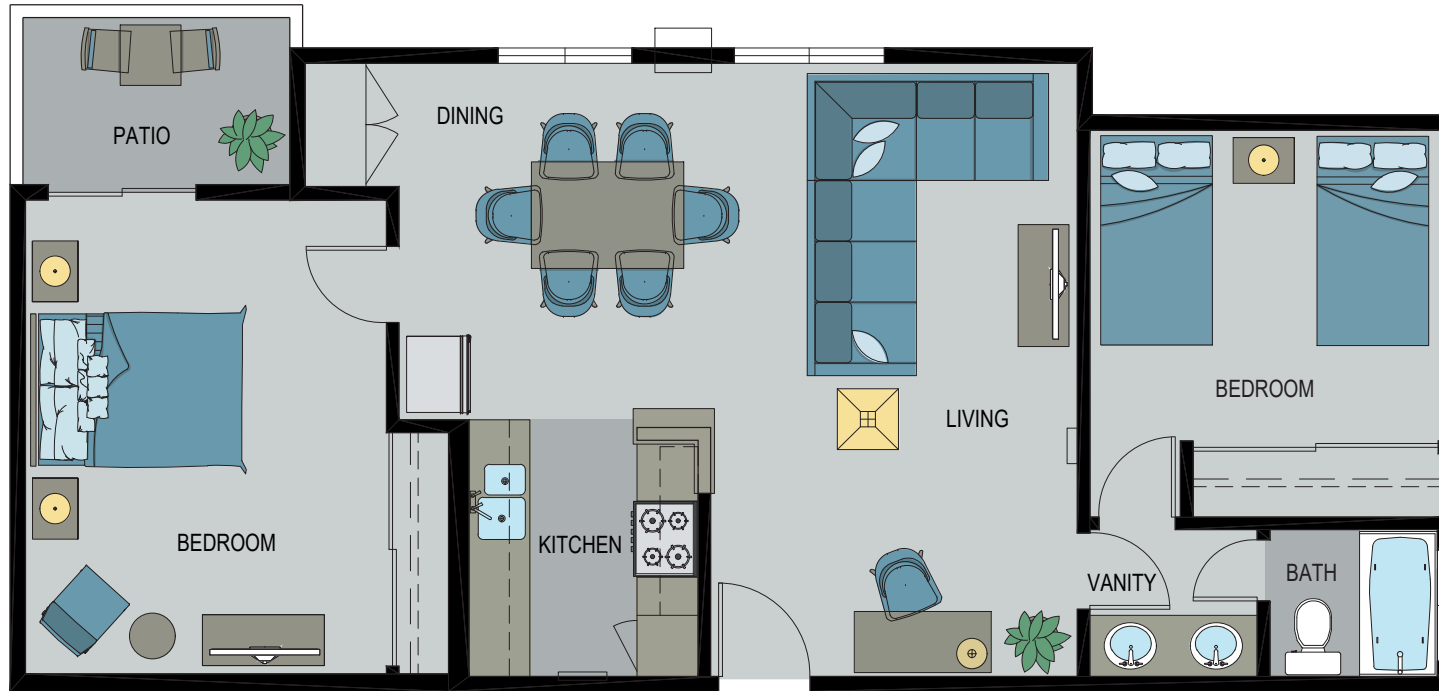

EL CONQUISTADOR APARTMENTS

15005 SHERMAN WAY VAN NUYS, CA 91405

LAYOUT A: 2 BED / 1 BATH

876 SF
(EXCLUDES PATIO)

EL CONQUISTADOR APARTMENTS

15005 SHERMAN WAY VAN NUYS, CA 91405

LAYOUT A: 2 BED / 1 BATH

*ROOM SIZES ARE APPROXIMATE AND FOR REFERENCE ONLY

876 SF
(EXCLUDES PATIO)
