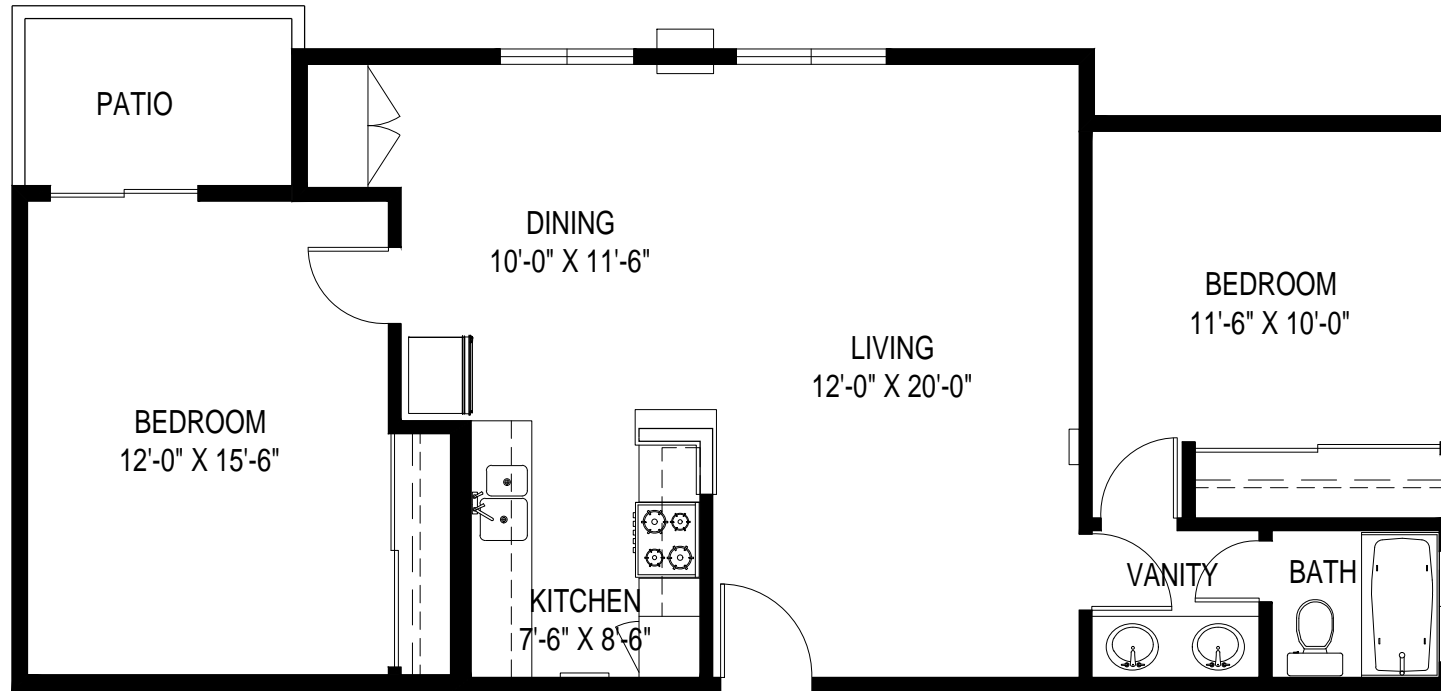

EL CONQUISTADOR APARTMENTS

15005 SHERMAN WAY VAN NUYS, CA 91405

LAYOUT A: 2 BED / 1 BATH

876 SF
(EXCLUDES PATIO)

EL CONQUISTADOR APARTMENTS

15005 SHERMAN WAY VAN NUYS, CA 91405

LAYOUT A: 2 BED / 1 BATH

*ROOM SIZES ARE APPROXIMATE AND FOR REFERENCE ONLY

876 SF
(EXCLUDES PATIO)
