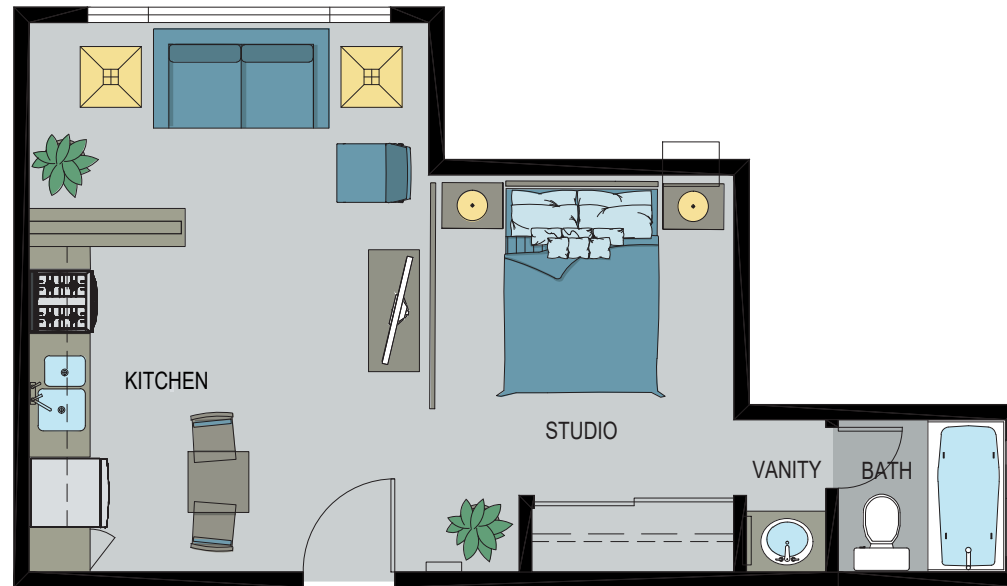

EL CONQUISTADOR APARTMENTS

15005 SHERMAN WAY VAN NUYS, CA 91405

LAYOUT B: STUDIO

421 SF

EL CONQUISTADOR APARTMENTS

15005 SHERMAN WAY VAN NUYS, CA 91405

LAYOUT B: STUDIO

*ROOM SIZES ARE APPROXIMATE AND FOR REFERENCE ONLY

421 SF
