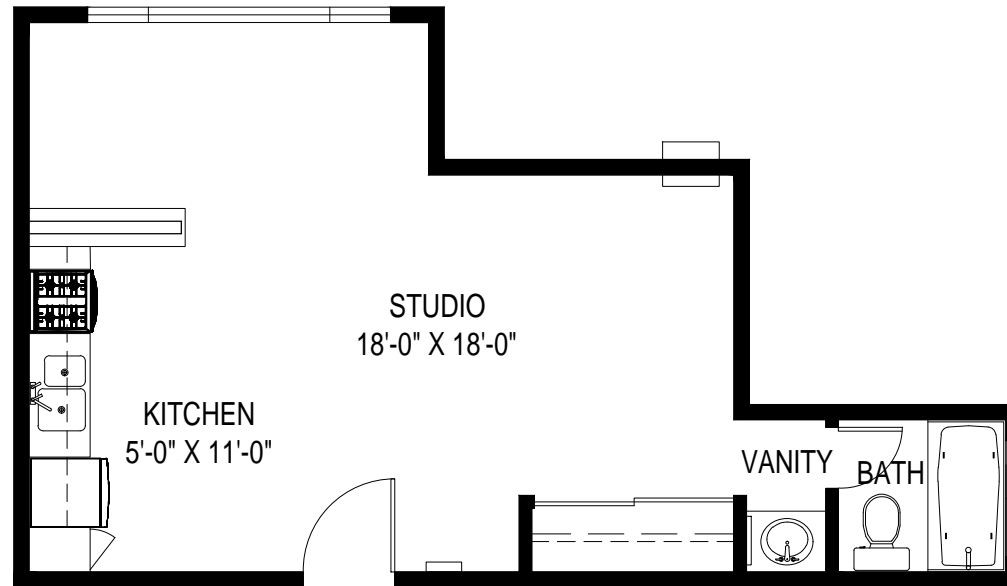

EL CONQUISTADOR APARTMENTS

15005 SHERMAN WAY VAN NUYS, CA 91405

LAYOUT B: STUDIO

421 SF

EL CONQUISTADOR APARTMENTS

15005 SHERMAN WAY VAN NUYS, CA 91405

LAYOUT B: STUDIO

*ROOM SIZES ARE APPROXIMATE AND FOR REFERENCE ONLY

421 SF
