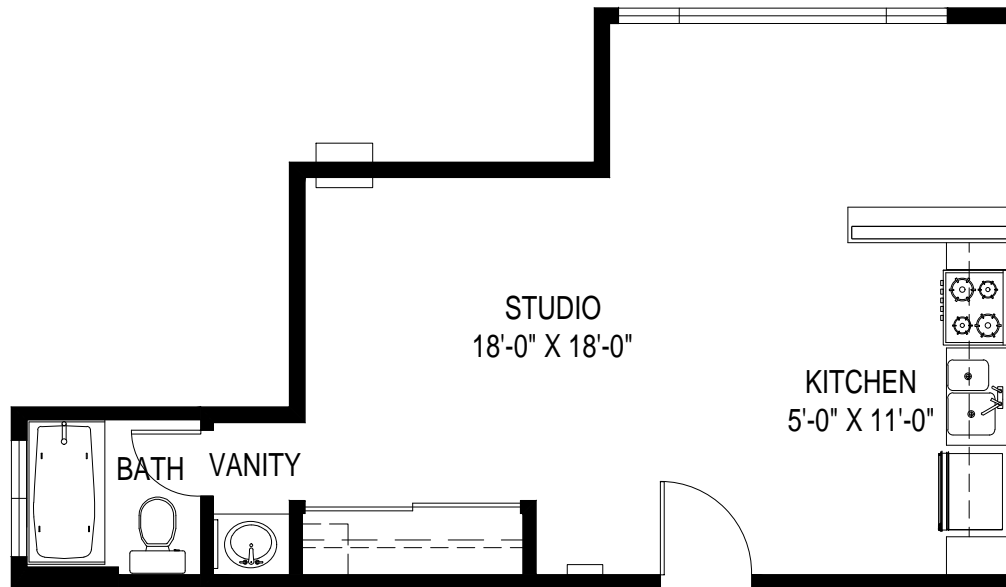

EL CONQUISTADOR APARTMENTS

15005 SHERMAN WAY VAN NUYS, CA 91405

LAYOUT C: STUDIO

*ROOM SIZES ARE APPROXIMATE AND FOR REFERENCE ONLY

421 SF