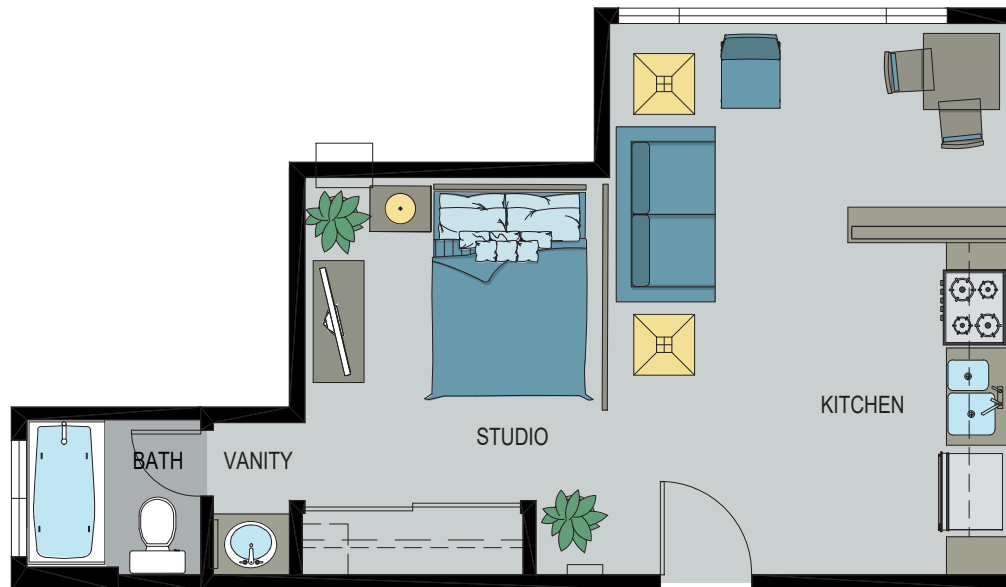

# EL CONQUISTADOR APARTMENTS

15005 SHERMAN WAY VAN NUYS, CA 91405

---

LAYOUT C: STUDIO

421 SF

---

---

## LAYOUT C: STUDIO

\*ROOM SIZES ARE APPROXIMATE AND FOR REFERENCE ONLY

421 SF

---