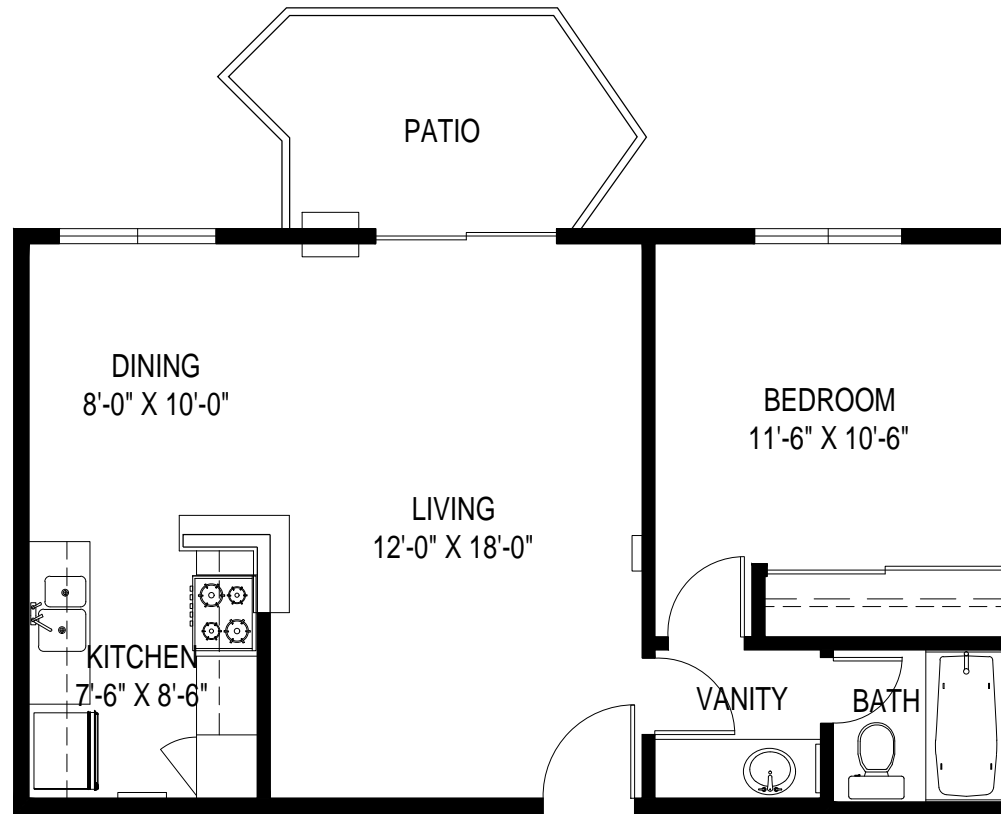


EL CONQUISTADOR APARTMENTS

15005 SHERMAN WAY VAN NUYS, CA 91405

LAYOUT D: 1 BED / 1 BATH

594 SF
(EXCLUDES PATIO)

EL CONQUISTADOR APARTMENTS

15005 SHERMAN WAY VAN NUYS, CA 91405

LAYOUT D: 1 BED / 1 BATH

*ROOM SIZES ARE APPROXIMATE AND FOR REFERENCE ONLY

594 SF
(EXCLUDES PATIO)
