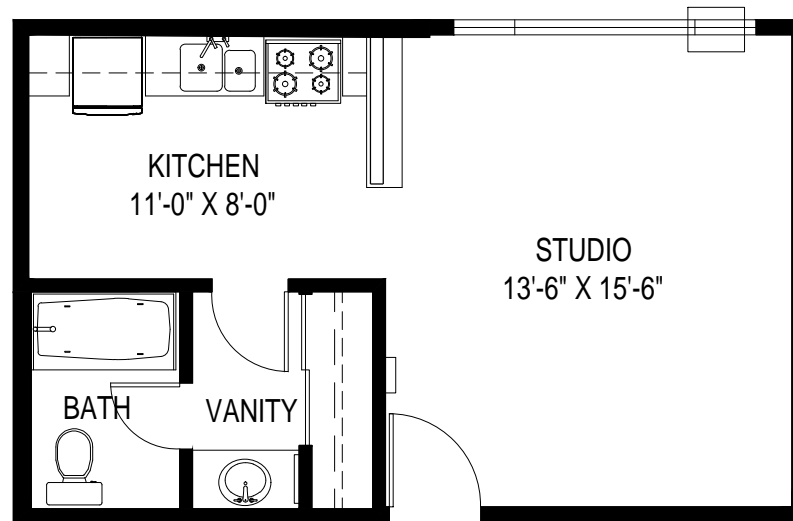

EL CONQUISTADOR APARTMENTS

15005 SHERMAN WAY VAN NUYS, CA 91405

LAYOUT E: STUDIO

*ROOM SIZES ARE APPROXIMATE AND FOR REFERENCE ONLY

399 SF