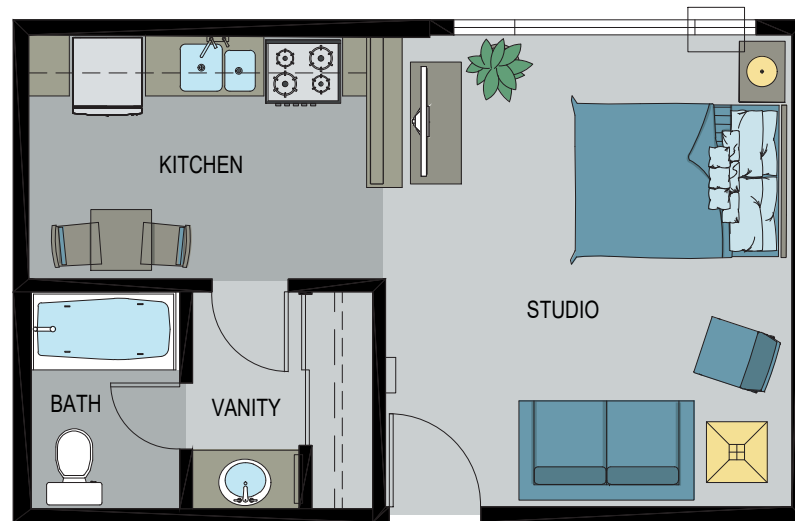

# EL CONQUISTADOR APARTMENTS

15005 SHERMAN WAY VAN NUYS, CA 91405

---

LAYOUT E: STUDIO

399 SF

---

---

## LAYOUT E: STUDIO

\*ROOM SIZES ARE APPROXIMATE AND FOR REFERENCE ONLY

399 SF

---