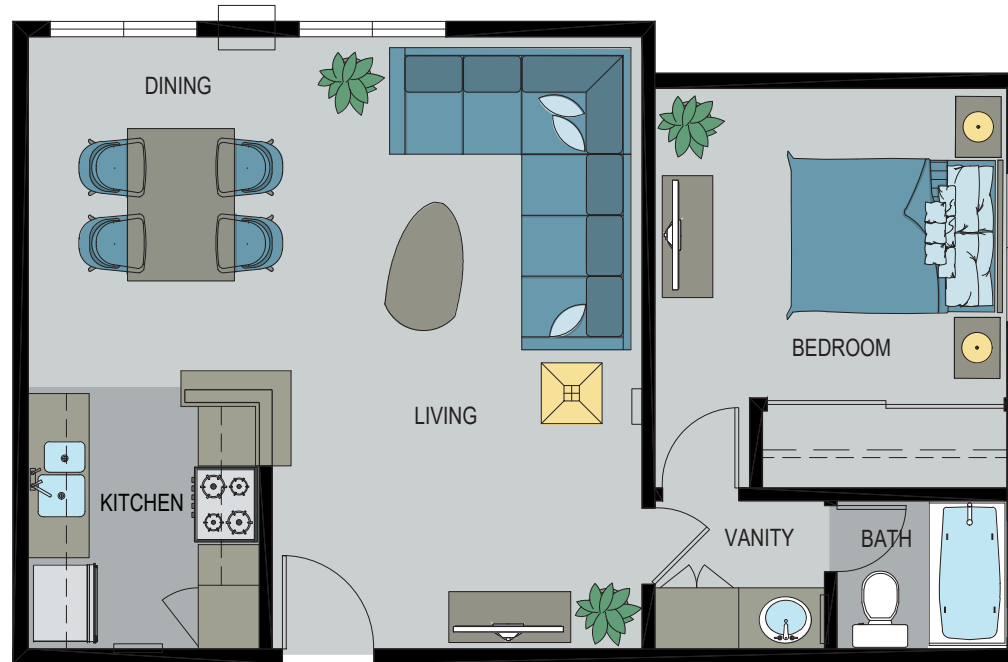

# EL CONQUISTADOR APARTMENTS

15005 SHERMAN WAY VAN NUYS, CA 91405

---

LAYOUT F: 1 BED / 1 BATH

636 SF

---

---

# EL CONQUISTADOR APARTMENTS

15005 SHERMAN WAY VAN NUYS, CA 91405

---

LAYOUT F: 1 BED / 1 BATH

636 SF

\*ROOM SIZES ARE APPROXIMATE AND FOR REFERENCE ONLY

---