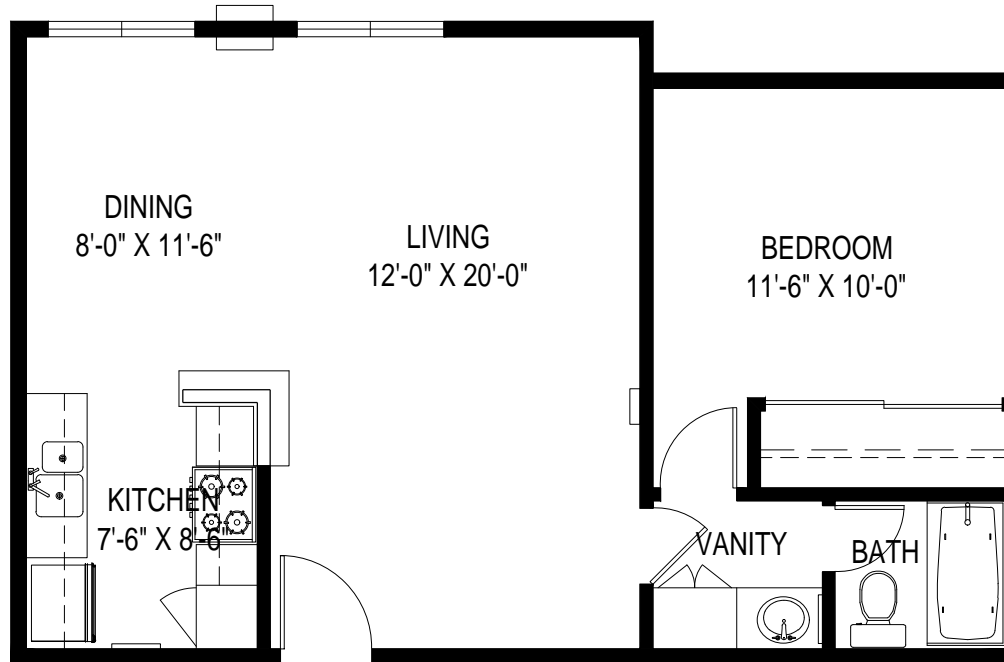

# EL CONQUISTADOR APARTMENTS

15005 SHERMAN WAY VAN NUYS, CA 91405

---

LAYOUT F: 1 BED / 1 BATH

636 SF

---

---

# EL CONQUISTADOR APARTMENTS

15005 SHERMAN WAY VAN NUYS, CA 91405

---

LAYOUT F: 1 BED / 1 BATH

636 SF

\*ROOM SIZES ARE APPROXIMATE AND FOR REFERENCE ONLY

---