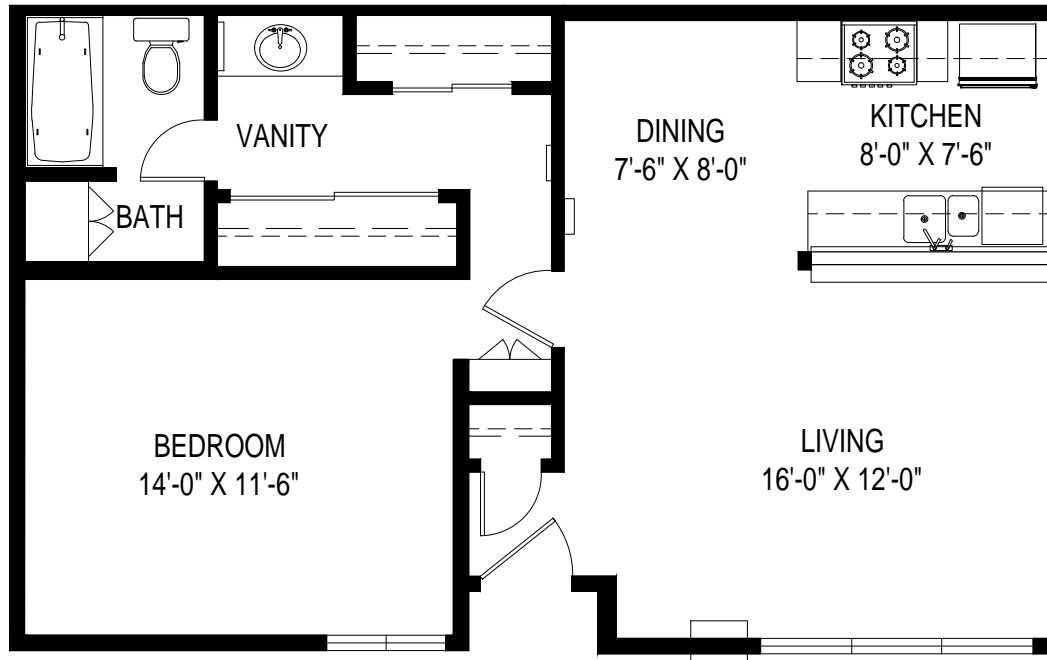

GLENWOOD APARTMENTS

18325 VANOWEN ST. RESEDA, CA 91335

LAYOUT A: 1 BED / 1 BATH

693 SF

GLENWOOD APARTMENTS

18325 VANOWEN ST. RESEDA, CA 91335

LAYOUT A: 1 BED / 1 BATH

693 SF

*ROOM SIZES ARE APPROXIMATE AND FOR REFERENCE ONLY
