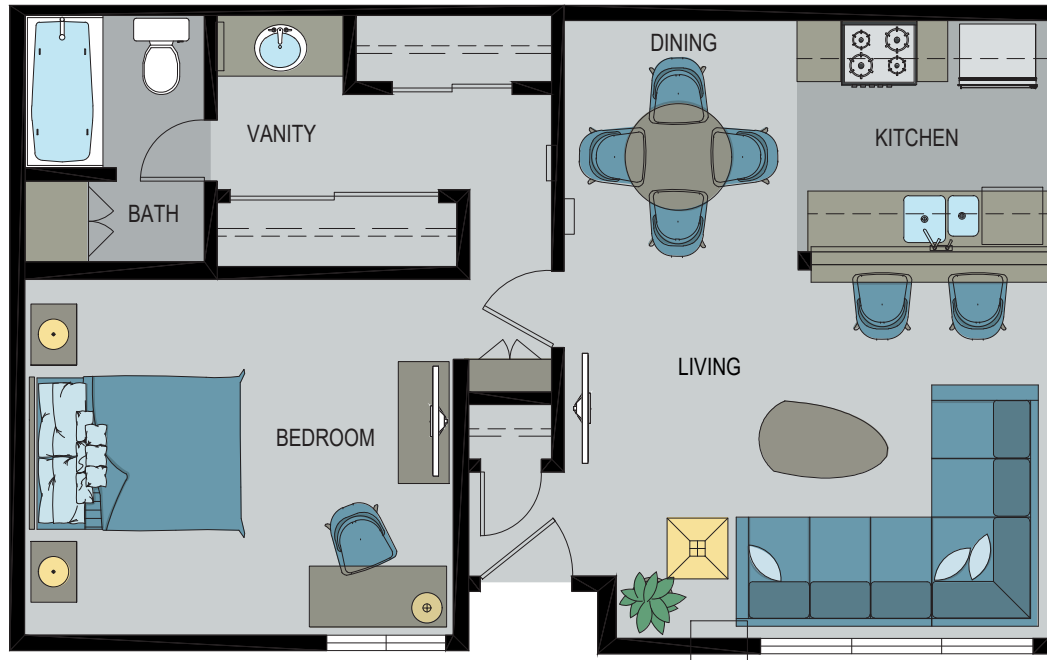

GLENWOOD APARTMENTS

18325 VANOWEN ST. RESEDA, CA 91335

LAYOUT A: 1 BED / 1 BATH

693 SF

GLENWOOD APARTMENTS

18325 VANOWEN ST. RESEDA, CA 91335

LAYOUT A: 1 BED / 1 BATH

693 SF

*ROOM SIZES ARE APPROXIMATE AND FOR REFERENCE ONLY
