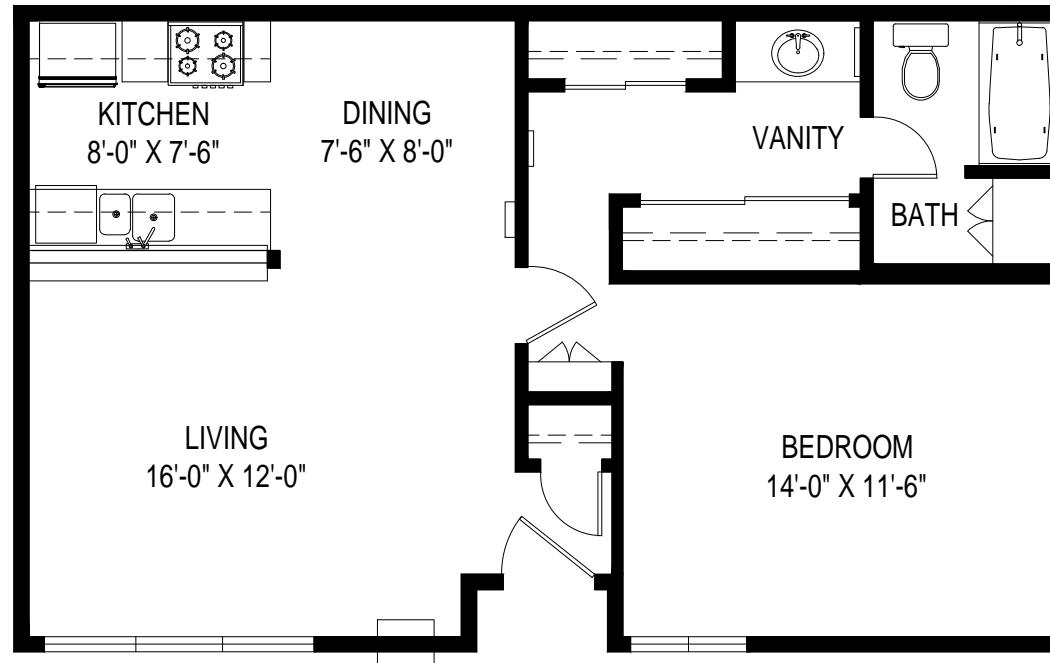

# GLENWOOD APARTMENTS

18325 VANOWEN ST. RESEDA, CA 91335

---

LAYOUT B: 1 BED / 1 BATH

693 SF

---

---

# GLENWOOD APARTMENTS

18325 VANOWEN ST. RESEDA, CA 91335

---

**LAYOUT B: 1 BED / 1 BATH**

**693 SF**

\*ROOM SIZES ARE APPROXIMATE AND FOR REFERENCE ONLY

---