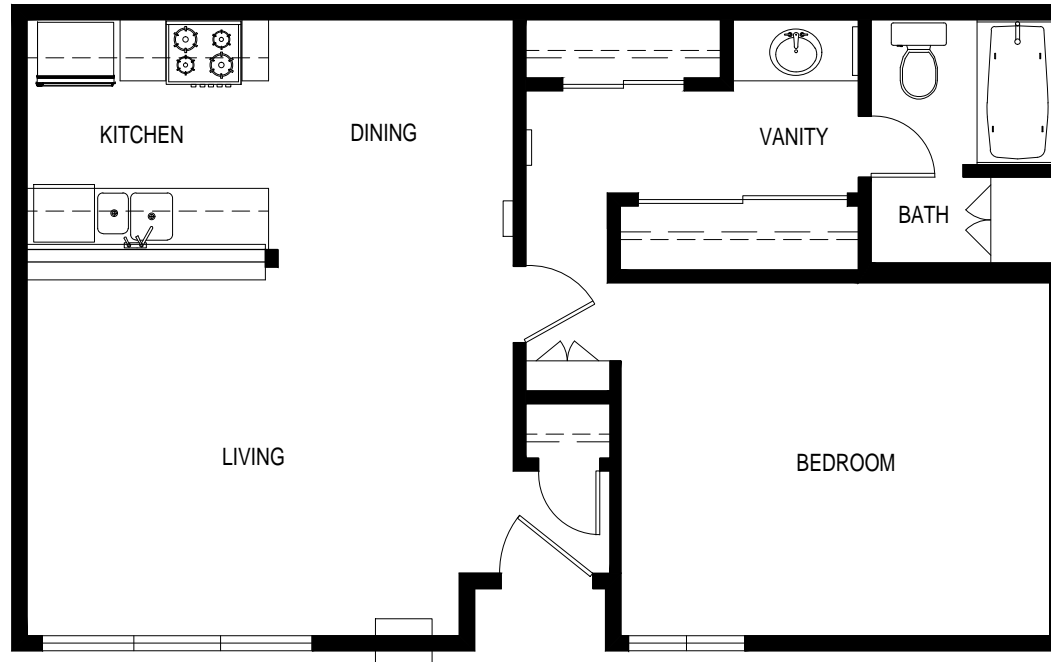

# GLENWOOD APARTMENTS

18325 VANOWEN ST. RESEDA, CA 91335

---

LAYOUT B: 1 BED / 1 BATH

693 SF

---

---

# GLENWOOD APARTMENTS

18325 VANOWEN ST. RESEDA, CA 91335

---

**LAYOUT B: 1 BED / 1 BATH**

**693 SF**

\*ROOM SIZES ARE APPROXIMATE AND FOR REFERENCE ONLY

---