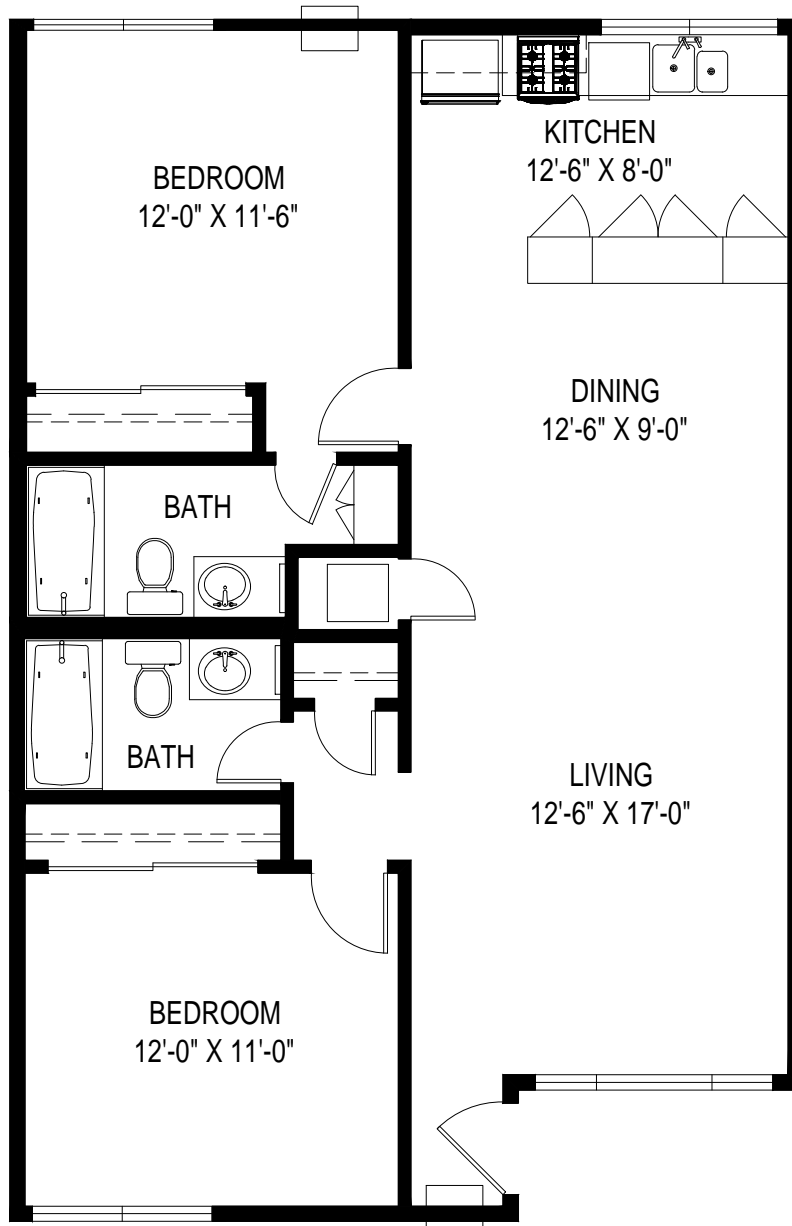

GLENWOOD APARTMENTS

18325 VANOWEN ST. RESEDA, CA 91335

LAYOUT C: 2 BED / 2 BATH

950 SF

GLENWOOD APARTMENTS

18325 VANOWEN ST. RESEDA, CA 91335

LAYOUT C: 2 BED / 2 BATH

950 SF

*ROOM SIZES ARE APPROXIMATE AND FOR REFERENCE ONLY
