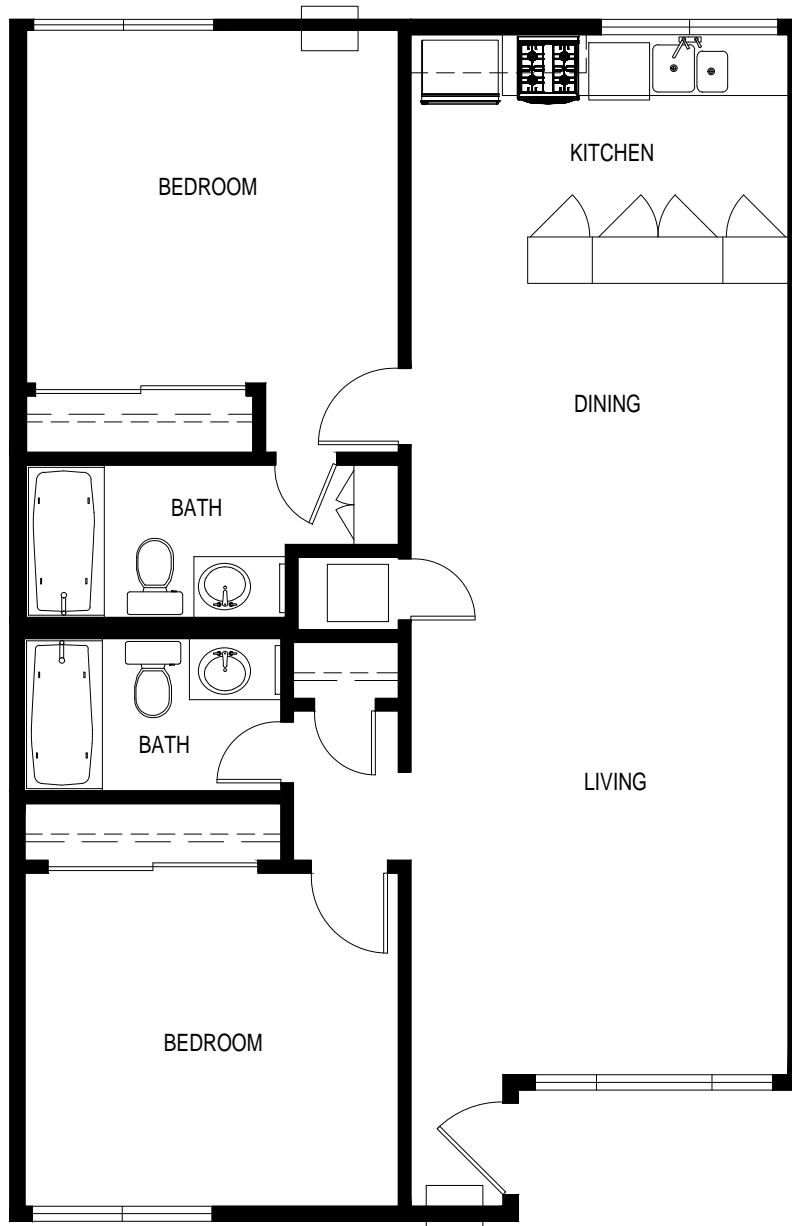

GLENWOOD APARTMENTS

18325 VANOWEN ST. RESEDA, CA 91335

LAYOUT C: 2 BED / 2 BATH

950 SF

GLENWOOD APARTMENTS

18325 VANOWEN ST. RESEDA, CA 91335

LAYOUT C: 2 BED / 2 BATH

950 SF

*ROOM SIZES ARE APPROXIMATE AND FOR REFERENCE ONLY
