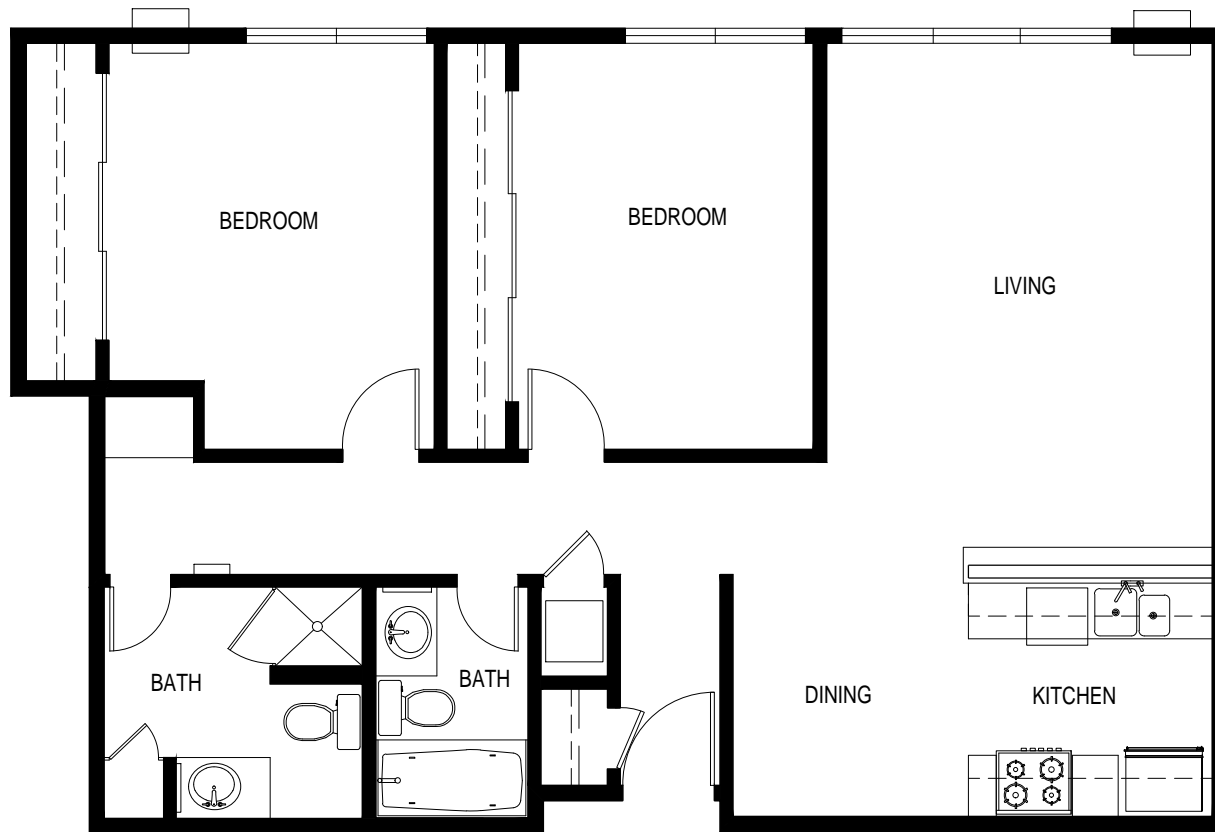

GLENWOOD APARTMENTS

18325 VANOWEN ST. RESEDA, CA 91335

LAYOUT D: 2 BED / 2 BATH

965 SF

GLENWOOD APARTMENTS

18325 VANOWEN ST. RESEDA, CA 91335

LAYOUT D: 2 BED / 2 BATH

965 SF

*ROOM SIZES ARE APPROXIMATE AND FOR REFERENCE ONLY
