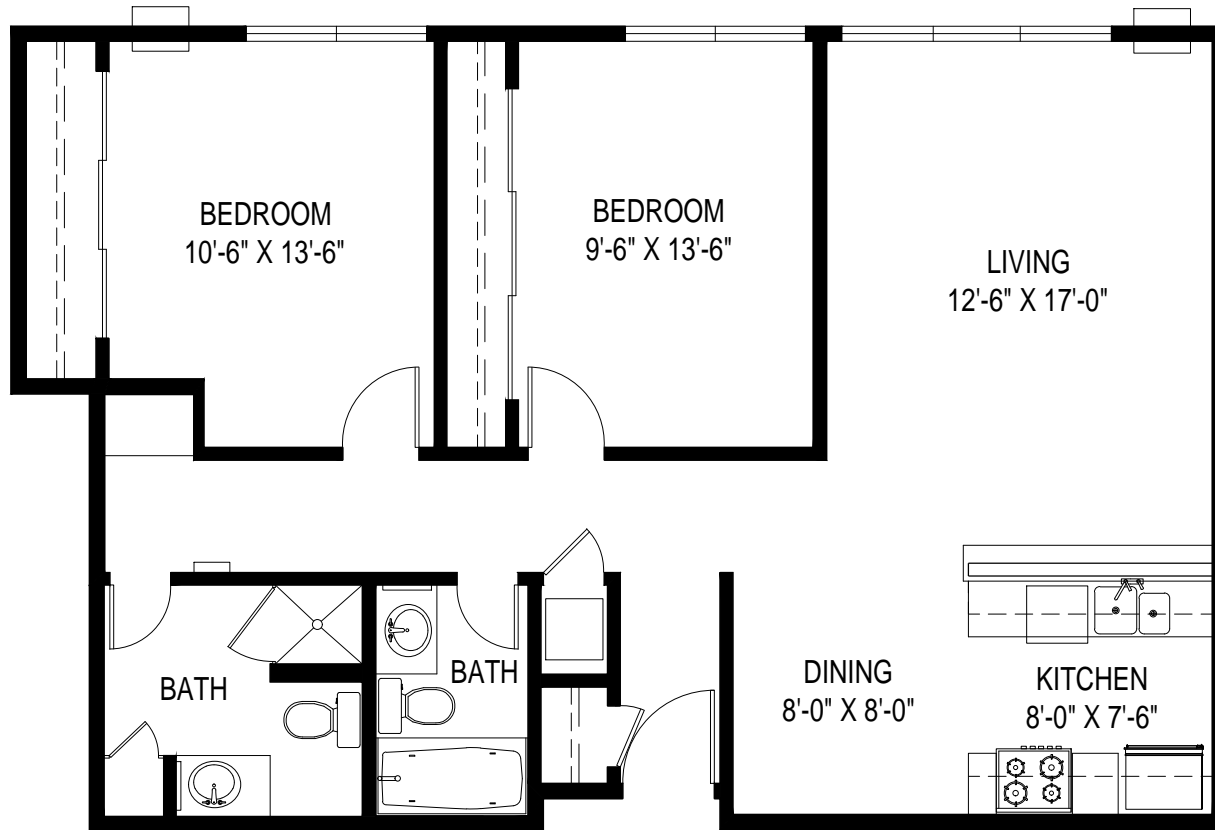

GLENWOOD APARTMENTS

18325 VANOWEN ST. RESEDA, CA 91335

LAYOUT D: 2 BED / 2 BATH

965 SF

GLENWOOD APARTMENTS

18325 VANOWEN ST. RESEDA, CA 91335

LAYOUT D: 2 BED / 2 BATH

965 SF

*ROOM SIZES ARE APPROXIMATE AND FOR REFERENCE ONLY
