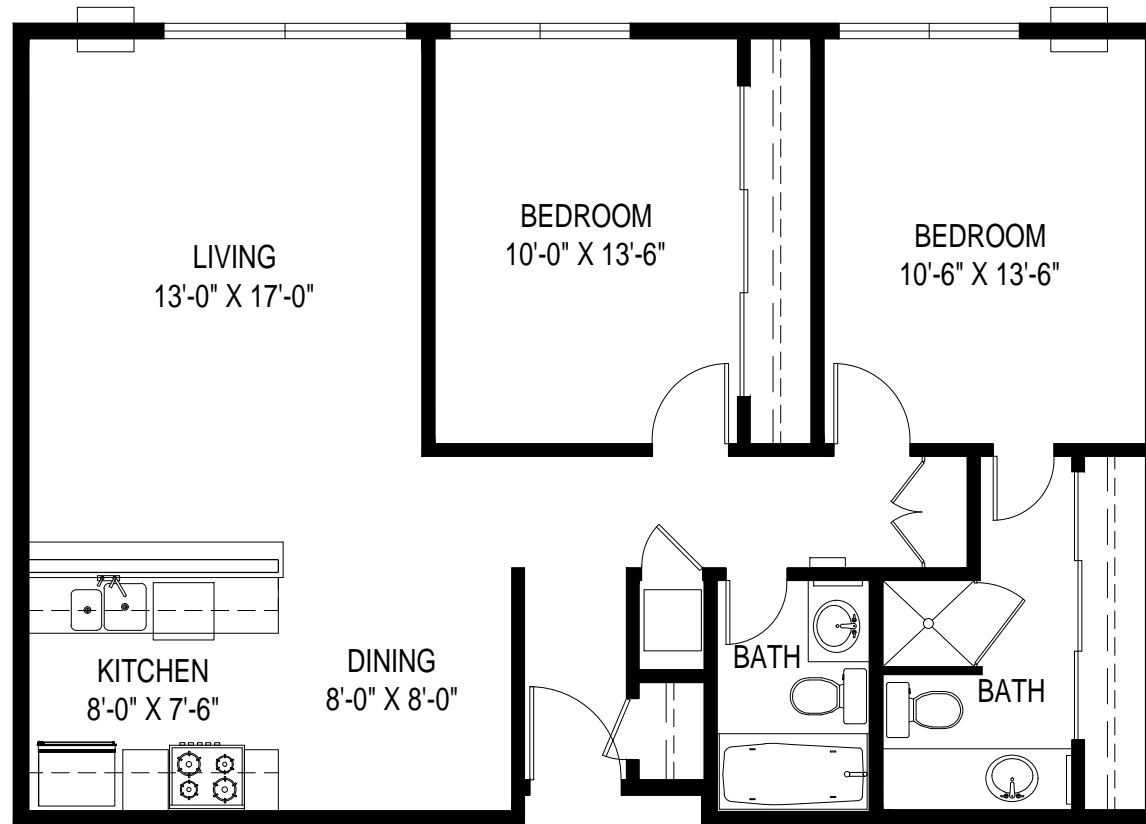

# GLENWOOD APARTMENTS

18325 VANOWEN ST. RESEDA, CA 91335

---

LAYOUT E: 2 BED / 2 BATH

940 SF

---

---

# GLENWOOD APARTMENTS

18325 VANOWEN ST. RESEDA, CA 91335

---

LAYOUT E: 2 BED / 2 BATH

940 SF

\*ROOM SIZES ARE APPROXIMATE AND FOR REFERENCE ONLY

---