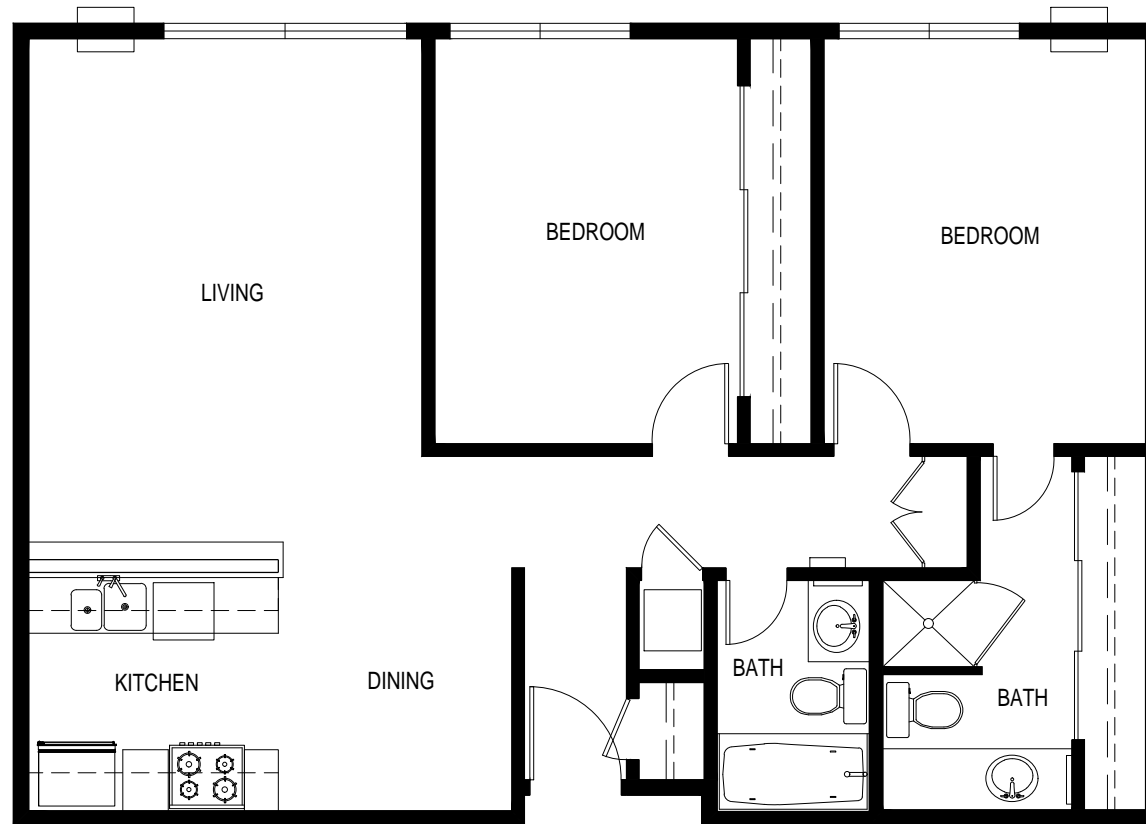

# GLENWOOD APARTMENTS

18325 VANOWEN ST. RESEDA, CA 91335

---

LAYOUT E: 2 BED / 2 BATH

940 SF

---

---

# GLENWOOD APARTMENTS

18325 VANOWEN ST. RESEDA, CA 91335

---

LAYOUT E: 2 BED / 2 BATH

940 SF

\*ROOM SIZES ARE APPROXIMATE AND FOR REFERENCE ONLY

---