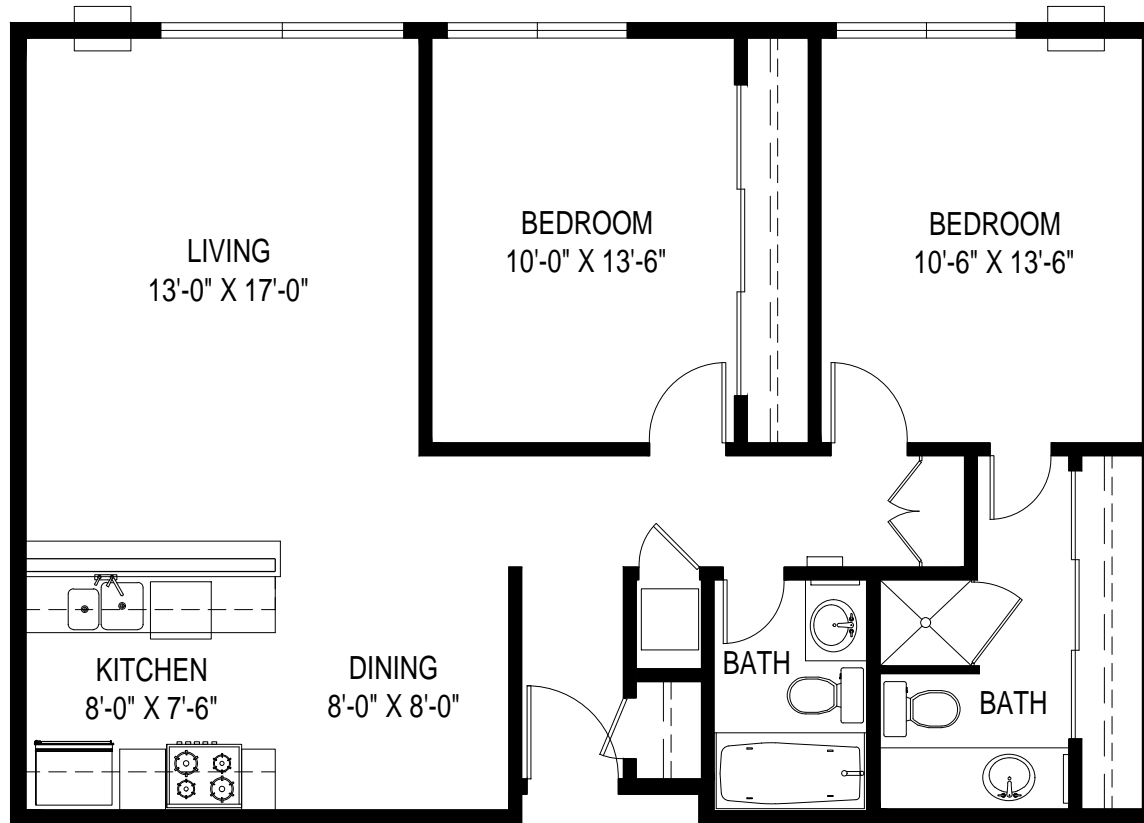

GLENWOOD APARTMENTS

18325 VANOWEN ST. RESEDA, CA 91335

LAYOUT F: 2 BED / 2 BATH

940 SF

GLENWOOD APARTMENTS

18325 VANOWEN ST. RESEDA, CA 91335

LAYOUT F: 2 BED / 2 BATH

940 SF

*ROOM SIZES ARE APPROXIMATE AND FOR REFERENCE ONLY
