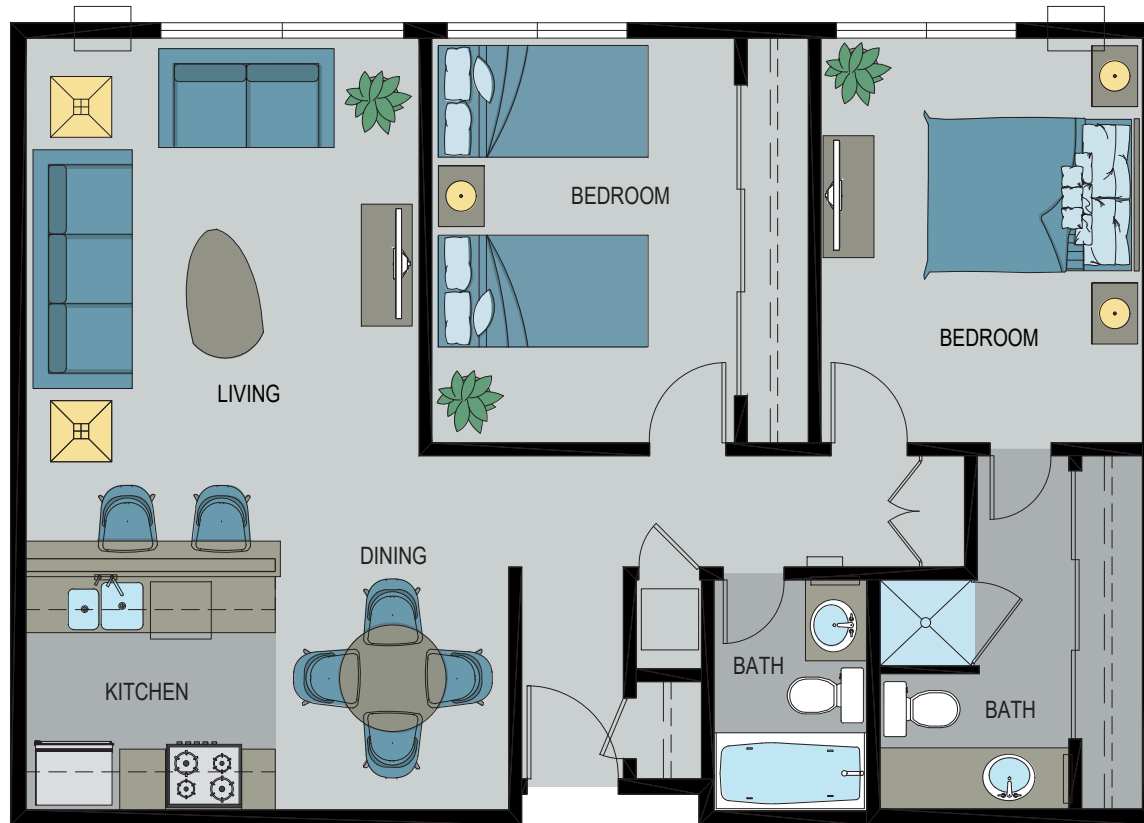

GLENWOOD APARTMENTS

18325 VANOWEN ST. RESEDA, CA 91335

LAYOUT F: 2 BED / 2 BATH

940 SF

GLENWOOD APARTMENTS

18325 VANOWEN ST. RESEDA, CA 91335

LAYOUT F: 2 BED / 2 BATH

940 SF

*ROOM SIZES ARE APPROXIMATE AND FOR REFERENCE ONLY
