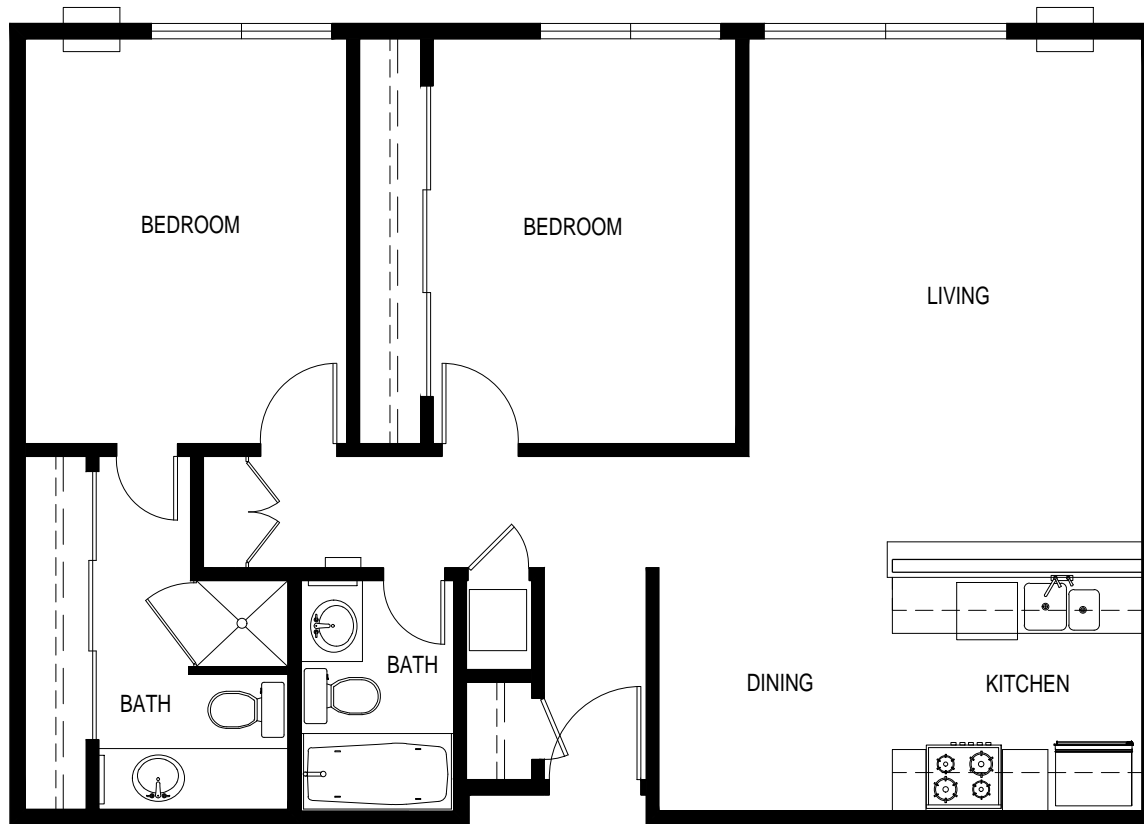

GLENWOOD APARTMENTS

18325 VANOWEN ST. RESEDA, CA 91335

LAYOUT G: 2 BED / 2 BATH

940 SF

GLENWOOD APARTMENTS

18325 VANOWEN ST. RESEDA, CA 91335

LAYOUT G: 2 BED / 2 BATH

940 SF

*ROOM SIZES ARE APPROXIMATE AND FOR REFERENCE ONLY
