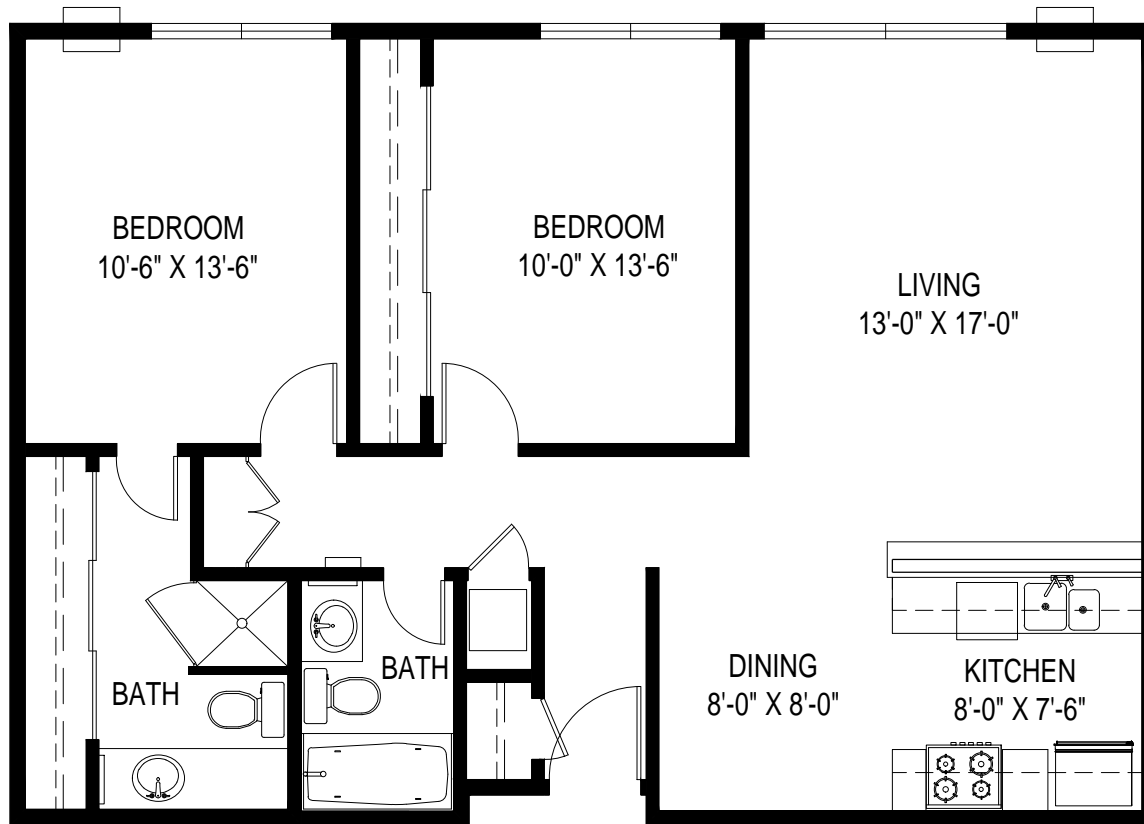

GLENWOOD APARTMENTS

18325 VANOWEN ST. RESEDA, CA 91335

LAYOUT G: 2 BED / 2 BATH

940 SF

GLENWOOD APARTMENTS

18325 VANOWEN ST. RESEDA, CA 91335

LAYOUT G: 2 BED / 2 BATH

940 SF

*ROOM SIZES ARE APPROXIMATE AND FOR REFERENCE ONLY
