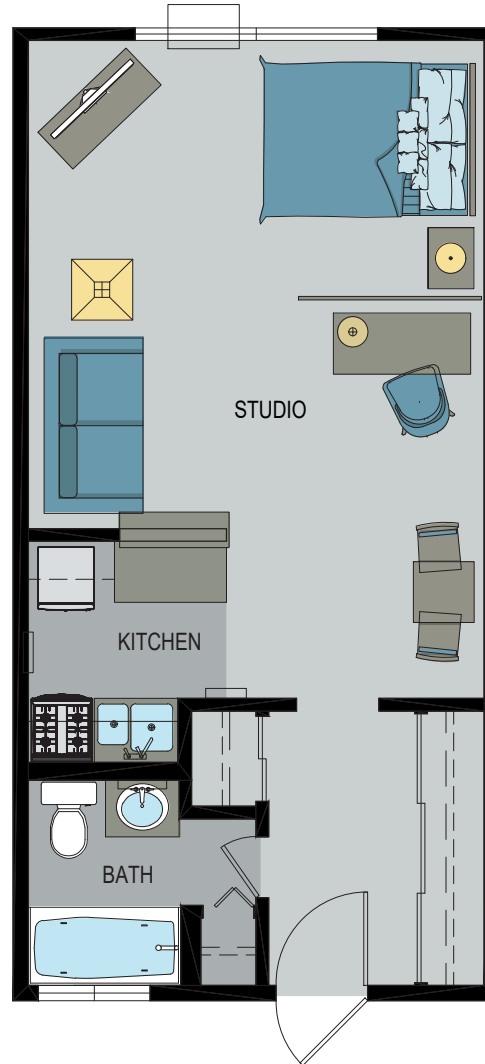

# LOS ARCOS APARTMENTS

15620 LEFFINGWELL RD. WHITTIER, CA 90604

---

LAYOUT A: STUDIO

483 SF

---

---

## LAYOUT A: STUDIO

\*ROOM SIZES ARE APPROXIMATE AND FOR REFERENCE ONLY

483 SF

---