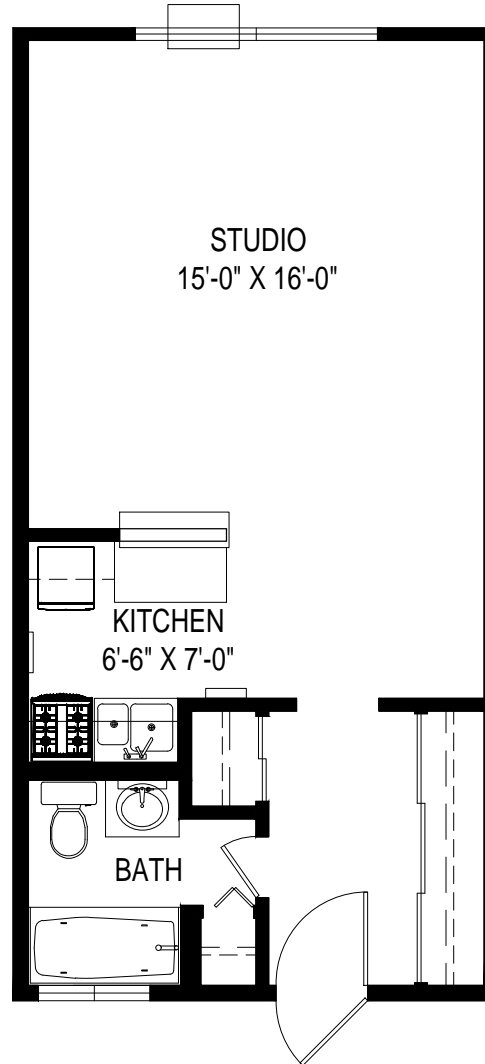

LOS ARCOS APARTMENTS

15620 LEFFINGWELL RD. WHITTIER, CA 90604

LAYOUT A: STUDIO

*ROOM SIZES ARE APPROXIMATE AND FOR REFERENCE ONLY

483 SF