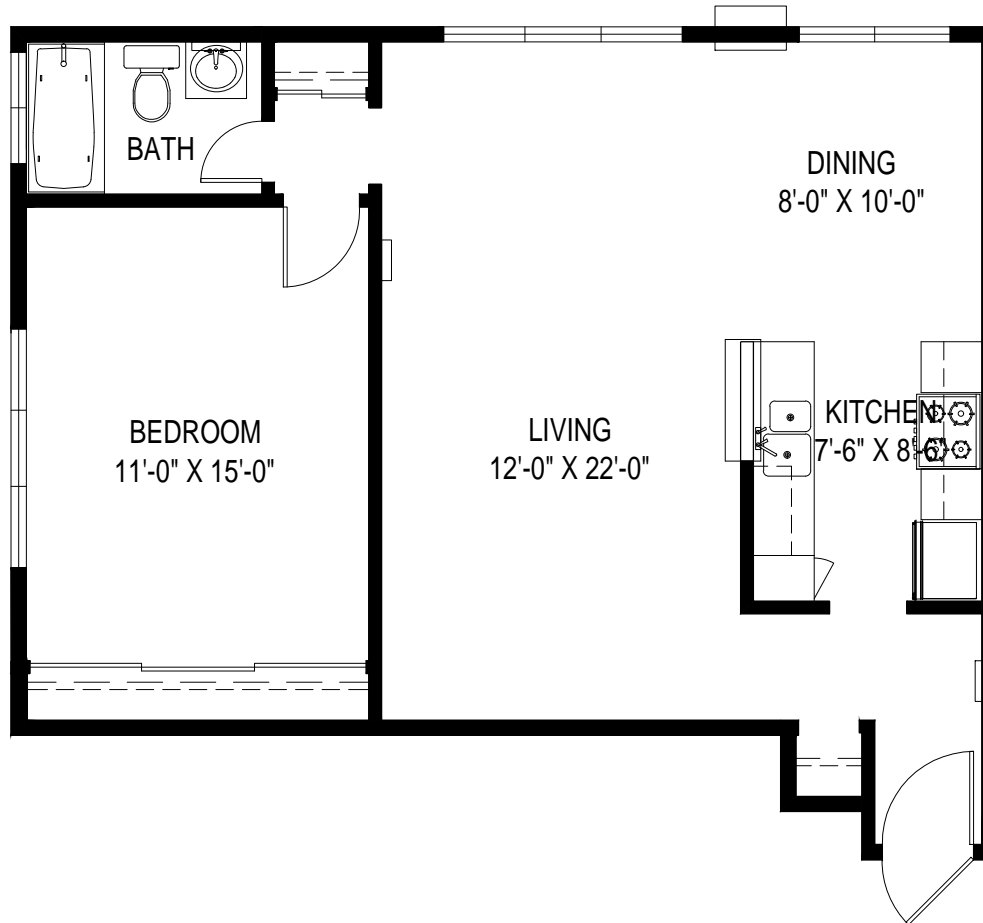

# LOS ARCOS APARTMENTS

15620 LEFFINGWELL RD. WHITTIER, CA 90604

---

LAYOUT B: 1 BED / 1 BATH

740 SF

---

---

# LOS ARCOS APARTMENTS

15620 LEFFINGWELL RD. WHITTIER, CA 90604

---

**LAYOUT B: 1 BED / 1 BATH**

**740 SF**

\*ROOM SIZES ARE APPROXIMATE AND FOR REFERENCE ONLY

---