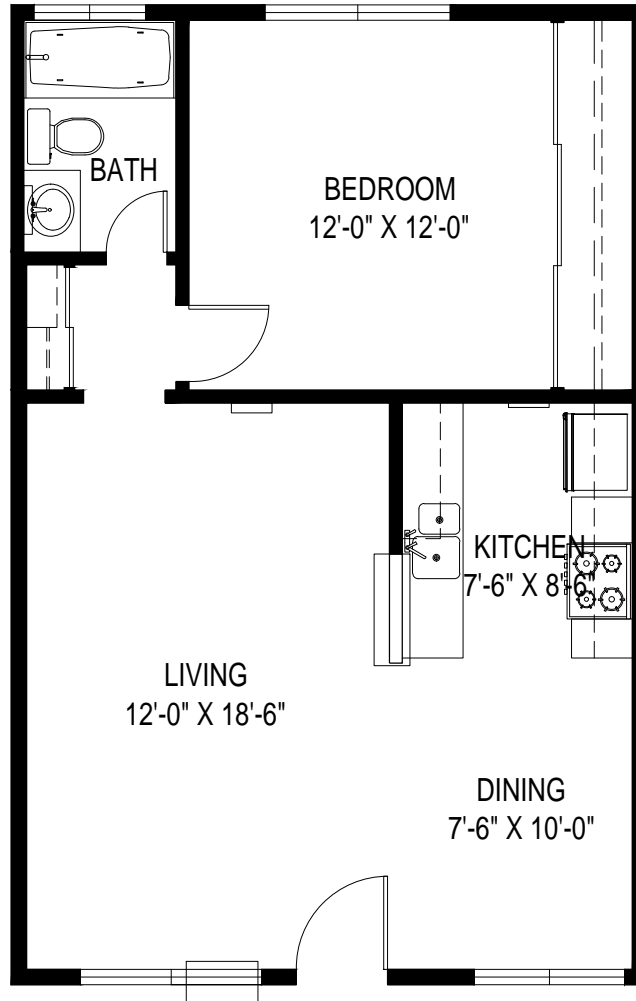


LOS ARCOS APARTMENTS

15620 LEFFINGWELL RD. WHITTIER, CA 90604

LAYOUT C: 1 BED / 1 BATH

642 SF

LOS ARCOS APARTMENTS

15620 LEFFINGWELL RD. WHITTIER, CA 90604

LAYOUT C: 1 BED / 1 BATH

642 SF

*ROOM SIZES ARE APPROXIMATE AND FOR REFERENCE ONLY
