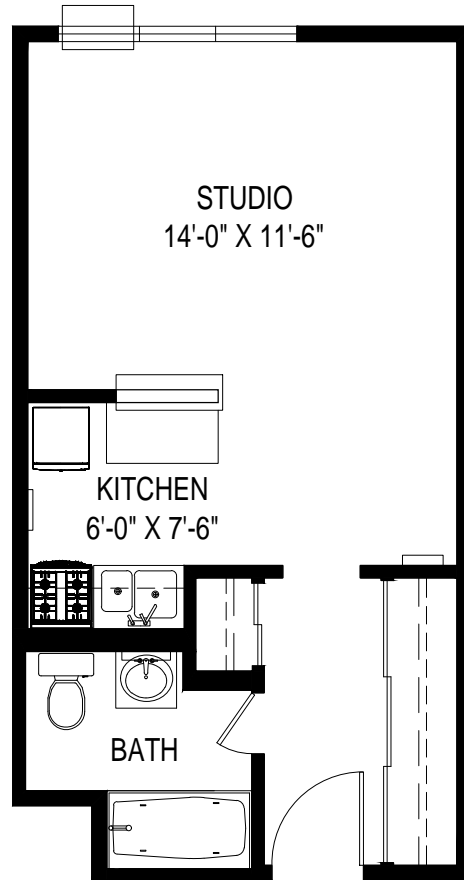

LOS ARCOS APARTMENTS

15620 LEFFINGWELL RD. WHITTIER, CA 90604

LAYOUT D: STUDIO

392 SF

LOS ARCOS APARTMENTS

15620 LEFFINGWELL RD. WHITTIER, CA 90604

LAYOUT D: STUDIO

392 SF

*ROOM SIZES ARE APPROXIMATE AND FOR REFERENCE ONLY
