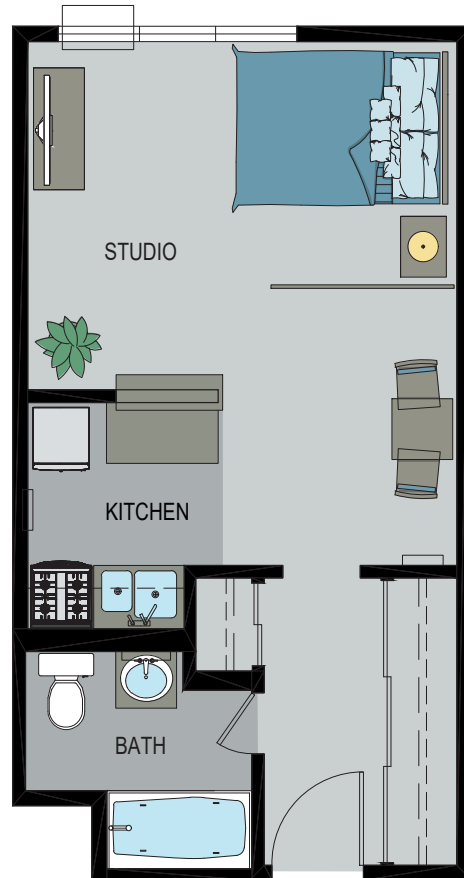

LOS ARCOS APARTMENTS

15620 LEFFINGWELL RD. WHITTIER, CA 90604

LAYOUT D: STUDIO

392 SF

LOS ARCOS APARTMENTS

15620 LEFFINGWELL RD. WHITTIER, CA 90604

LAYOUT D: STUDIO

392 SF

*ROOM SIZES ARE APPROXIMATE AND FOR REFERENCE ONLY
