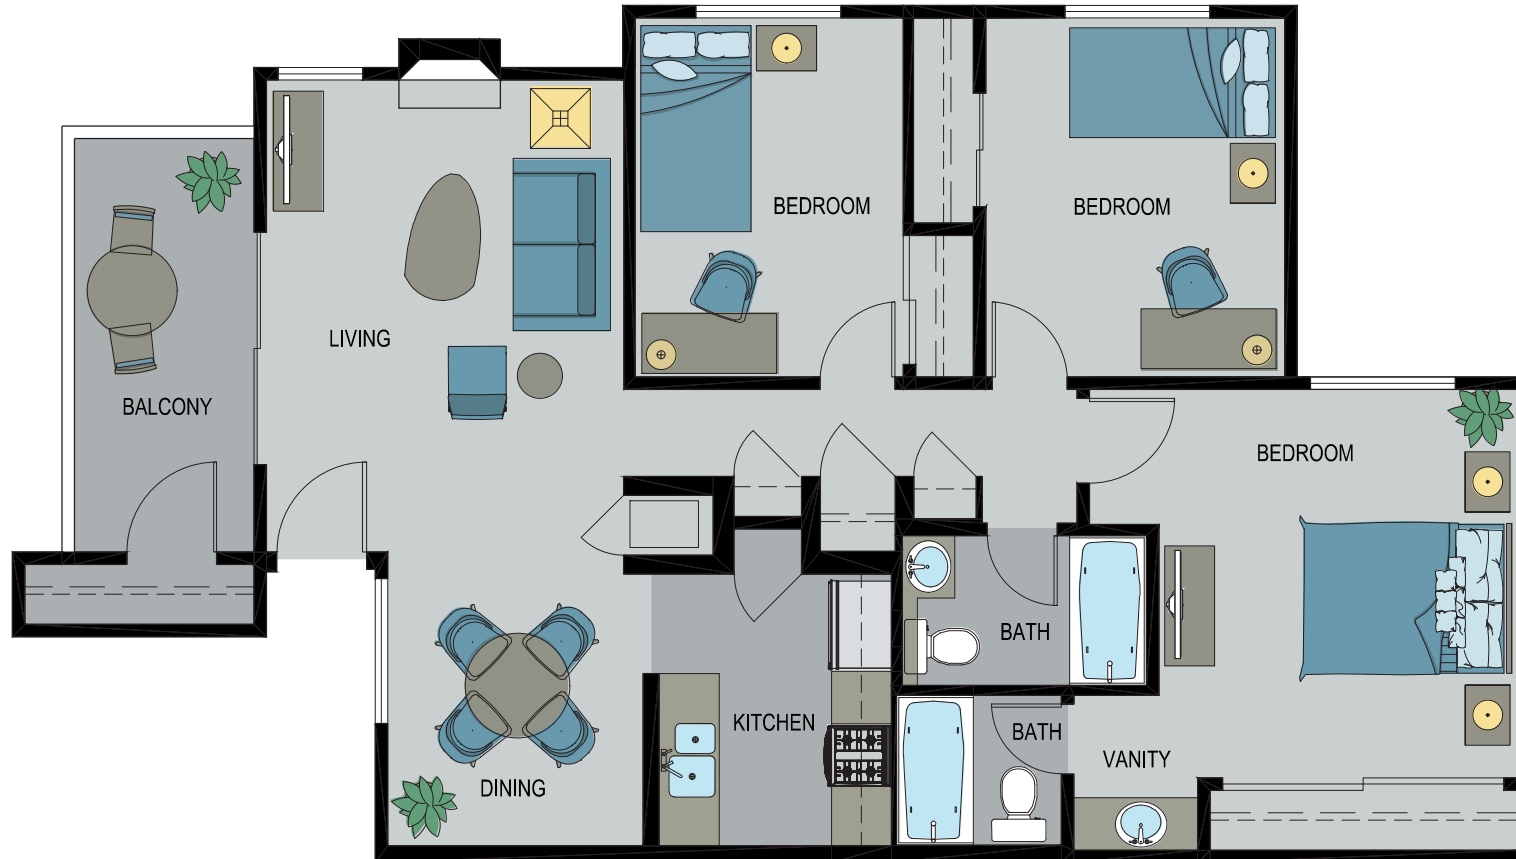

PARKWOOD KNOLL APARTMENTS

2680 E. HIGHLAND AVE. HIGHLAND, CA 92346

LAYOUT A: 3 BED / 2 BATH

1,034 SF
(EXCLUDES BALCONY)

PARKWOOD KNOLL APARTMENTS

2680 E. HIGHLAND AVE. HIGHLAND, CA 92346

LAYOUT A: 3 BED / 2 BATH

*ROOM SIZES ARE APPROXIMATE AND FOR REFERENCE ONLY

1,034 SF
(EXCLUDES BALCONY)
