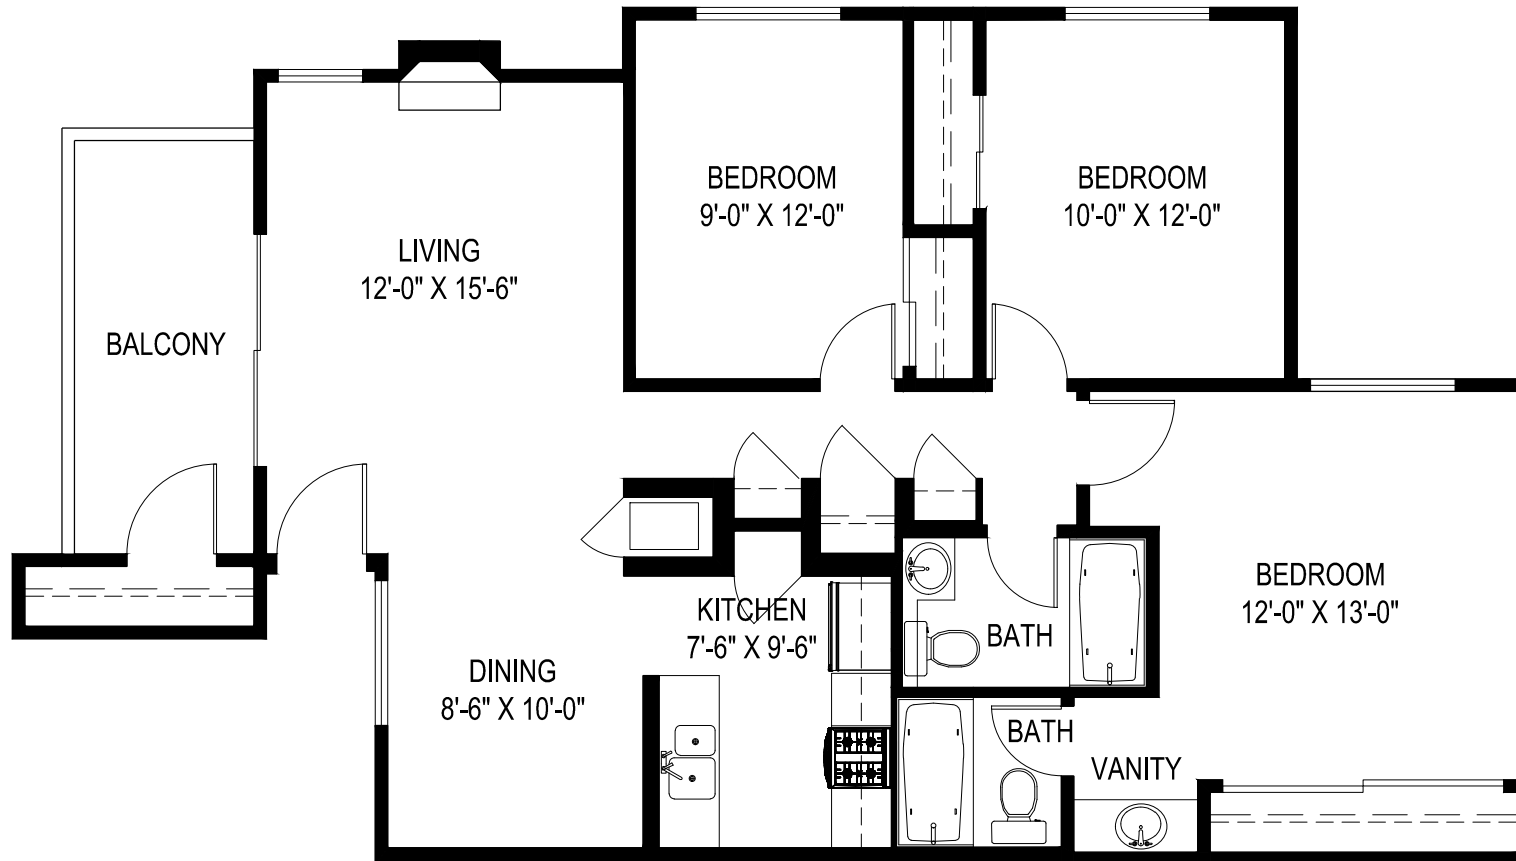

PARKWOOD KNOLL APARTMENTS

2680 E. HIGHLAND AVE. HIGHLAND, CA 92346

LAYOUT A: 3 BED / 2 BATH

1,034 SF
(EXCLUDES BALCONY)

PARKWOOD KNOLL APARTMENTS

2680 E. HIGHLAND AVE. HIGHLAND, CA 92346

LAYOUT A: 3 BED / 2 BATH

*ROOM SIZES ARE APPROXIMATE AND FOR REFERENCE ONLY

1,034 SF
(EXCLUDES BALCONY)
