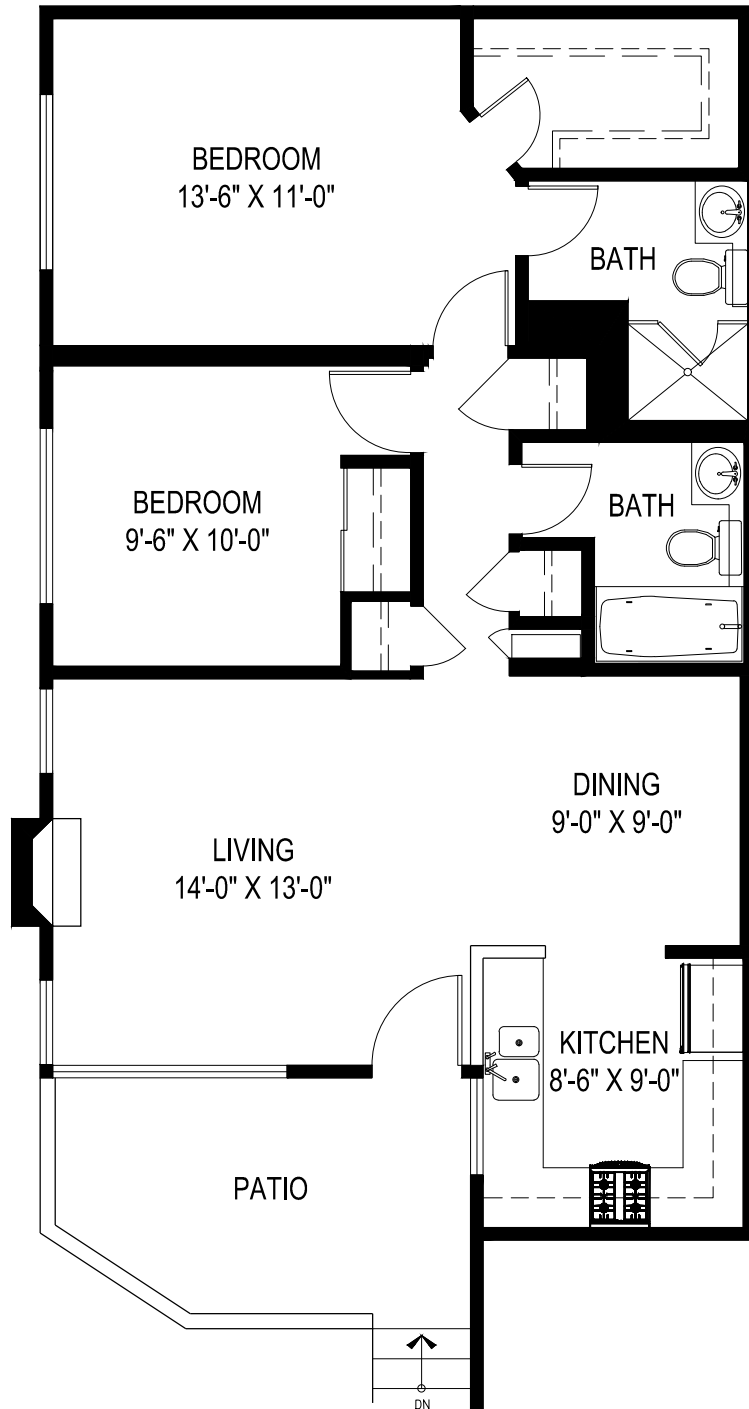

# PARKWOOD KNOLL APARTMENTS

2680 E. HIGHLAND AVE. HIGHLAND, CA 92346

---

LAYOUT B: 2 BED / 2 BATH

879 SF  
(EXCLUDES PATIO)

---

---

# PARKWOOD KNOLL APARTMENTS

2680 E. HIGHLAND AVE. HIGHLAND, CA 92346

---

**LAYOUT B: 2 BED / 2 BATH**

\*ROOM SIZES ARE APPROXIMATE AND FOR REFERENCE ONLY

**879 SF**

(EXCLUDES PATIO)

---