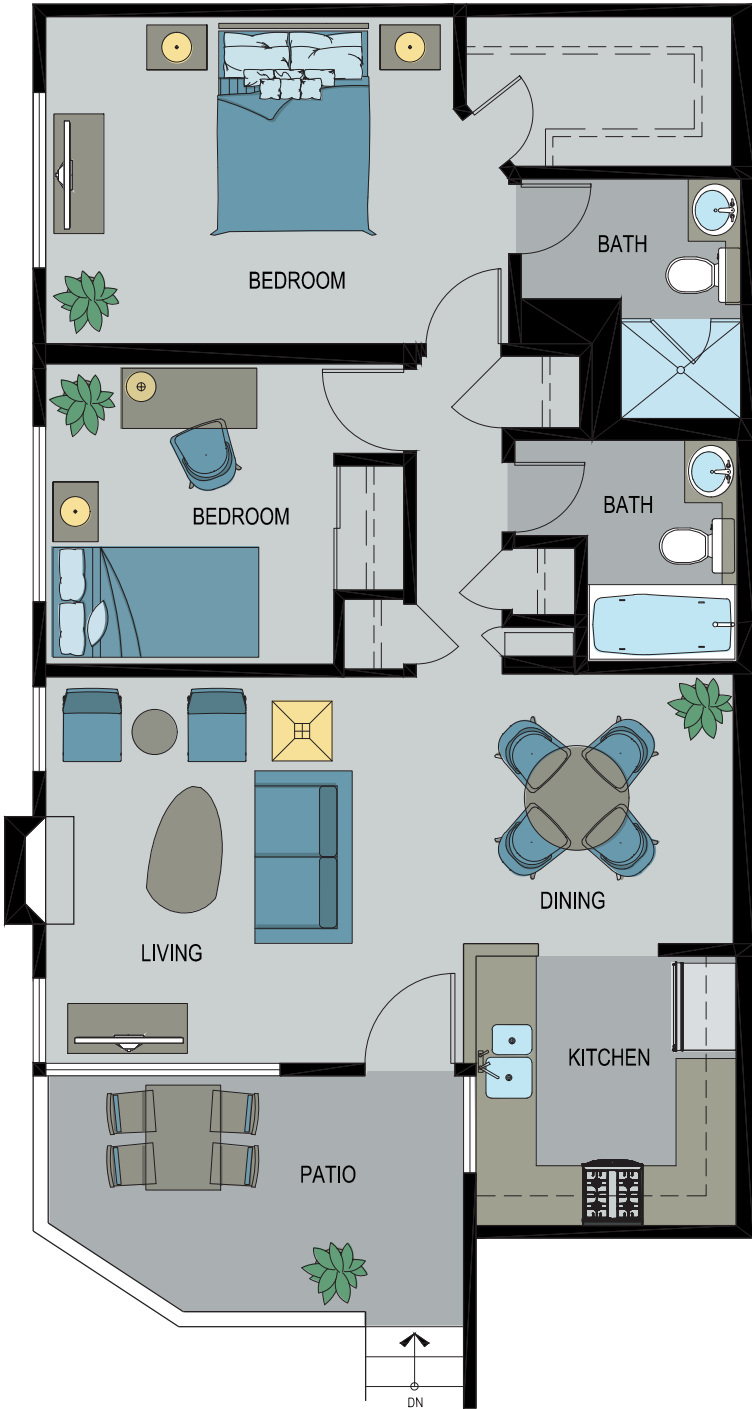

# PARKWOOD KNOLL APARTMENTS

2680 E. HIGHLAND AVE. HIGHLAND, CA 92346

---

LAYOUT B: 2 BED / 2 BATH

879 SF  
(EXCLUDES PATIO)

---

---

# PARKWOOD KNOLL APARTMENTS

2680 E. HIGHLAND AVE. HIGHLAND, CA 92346

---

**LAYOUT B: 2 BED / 2 BATH**

\*ROOM SIZES ARE APPROXIMATE AND FOR REFERENCE ONLY

**879 SF**

(EXCLUDES PATIO)

---