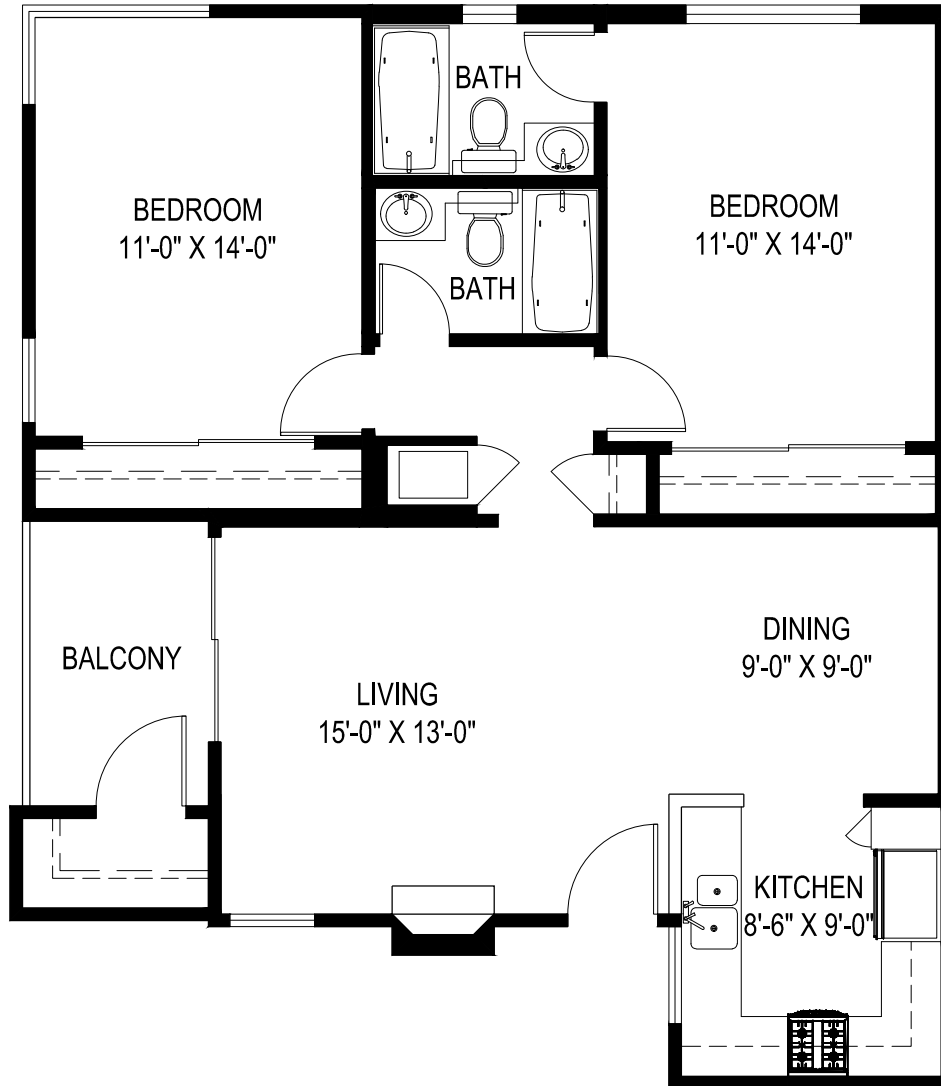


PARKWOOD KNOLL APARTMENTS

2680 E. HIGHLAND AVE. HIGHLAND, CA 92346

LAYOUT C: 2 BED / 2 BATH

897 SF
(EXCLUDES BALCONY)

PARKWOOD KNOLL APARTMENTS

2680 E. HIGHLAND AVE. HIGHLAND, CA 92346

LAYOUT C: 2 BED / 2 BATH

*ROOM SIZES ARE APPROXIMATE AND FOR REFERENCE ONLY

897 SF

(EXCLUDES BALCONY)
