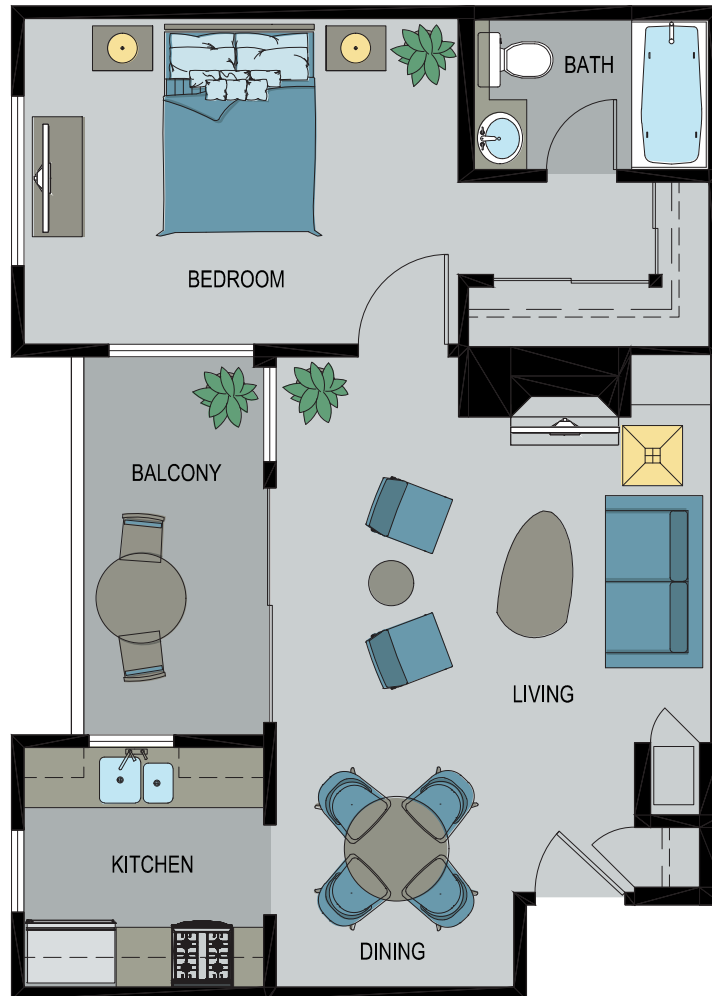

PARKWOOD KNOLL APARTMENTS

2680 E. HIGHLAND AVE. HIGHLAND, CA 92346

LAYOUT D: 1 BED / 1 BATH

622 SF
(EXCLUDES BALCONY)

PARKWOOD KNOLL APARTMENTS

2680 E. HIGHLAND AVE. HIGHLAND, CA 92346

LAYOUT D: 1 BED / 1 BATH

*ROOM SIZES ARE APPROXIMATE AND FOR REFERENCE ONLY

622 SF

(EXCLUDES BALCONY)
