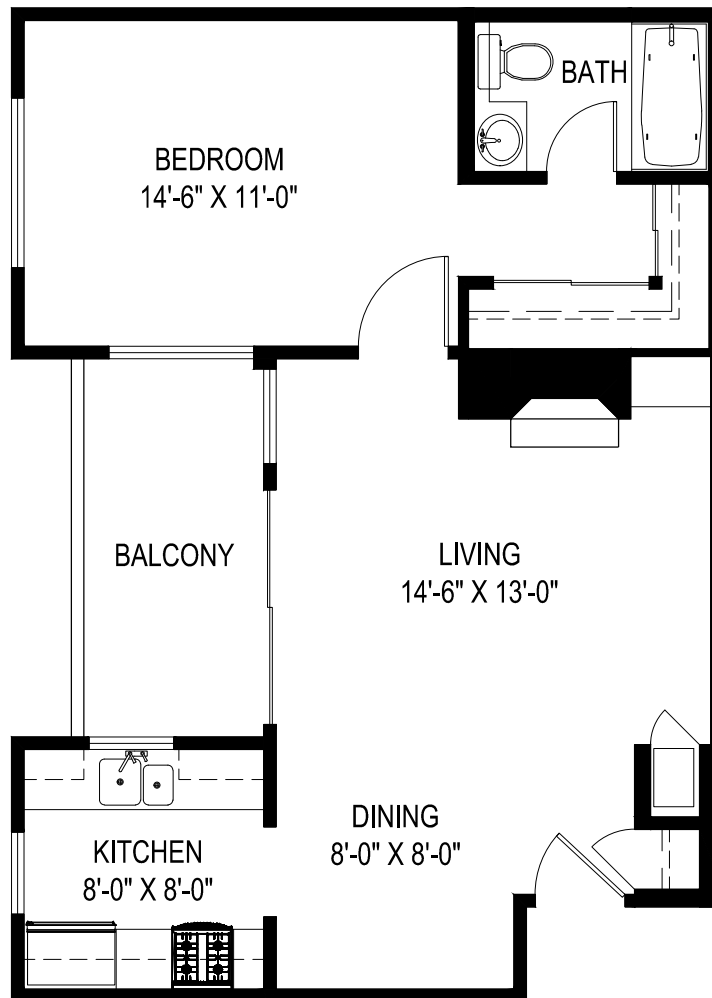

PARKWOOD KNOLL APARTMENTS

2680 E. HIGHLAND AVE. HIGHLAND, CA 92346

LAYOUT D: 1 BED / 1 BATH

622 SF
(EXCLUDES BALCONY)

PARKWOOD KNOLL APARTMENTS

2680 E. HIGHLAND AVE. HIGHLAND, CA 92346

LAYOUT D: 1 BED / 1 BATH

*ROOM SIZES ARE APPROXIMATE AND FOR REFERENCE ONLY

622 SF

(EXCLUDES BALCONY)
